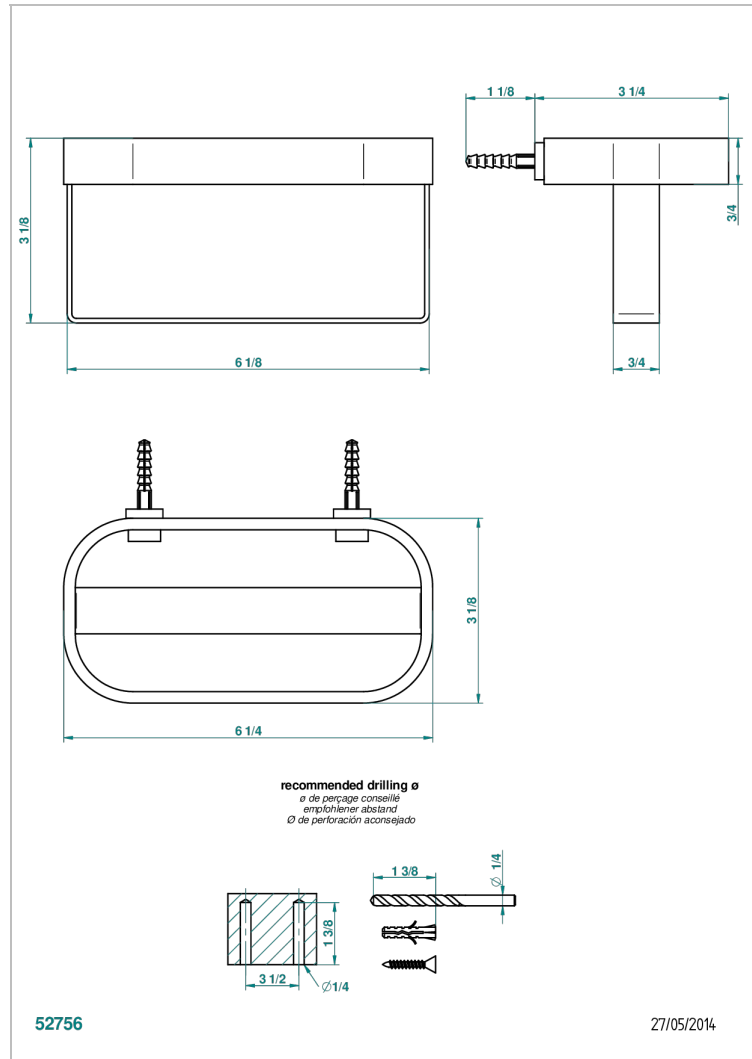

BEYOND CRYSTAL - AZUL CRISTAL

U6K-610

Wall mounted holding rack for shower gel and shampoo dispensers

THG[®]
PARIS

CARACTERÍSTICAS

- Beyond Crystal - azul cristal
- Wall mounted holding rack for shower gel and shampoo dispensers