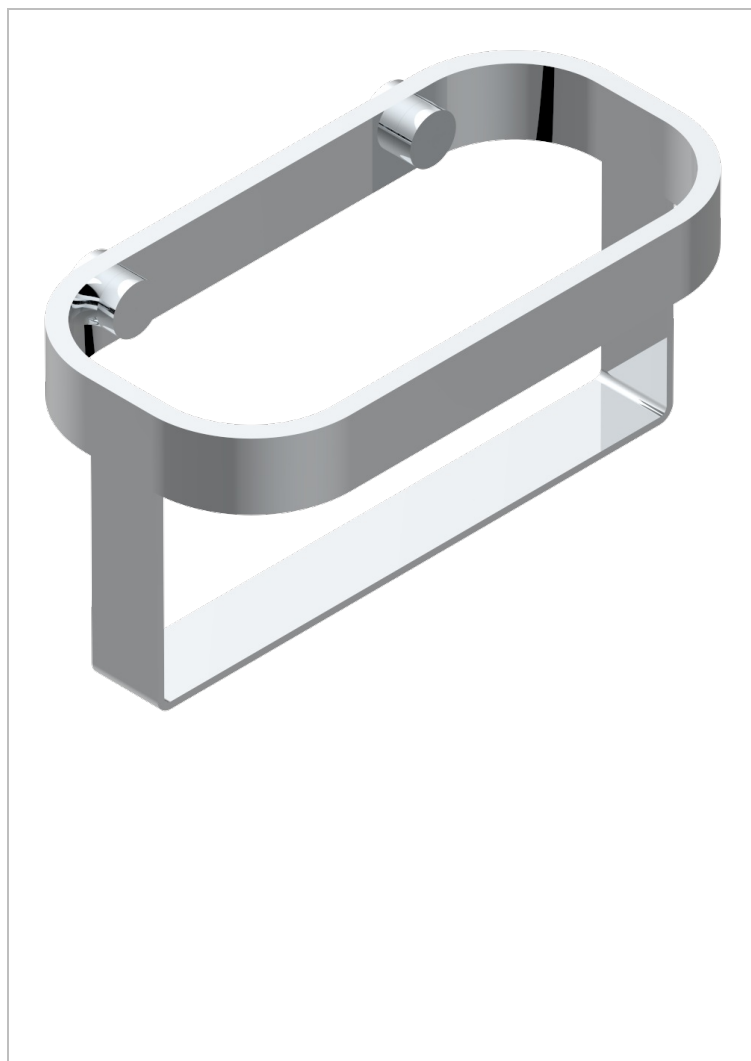

BEYOND CRYSTAL -BUE CRYSTAL

U6K-610

Wall mounted holding rack for shower gel and shampoo dispensers

CHARACTERISTIC

- Beyond Crystal -Bue crystal
- Wall mounted holding rack for shower gel and shampoo dispensers

AVAILABLE FINITIONS

Antique nickel - H28
 Black ceram - D30
 Blush PVD - H62
 Brass color PVD - H49
 Brown bronze color PVD - F33
 Gold color PVD - H52

Graphite PVD - H64
 Matt Umber PVD - H67
 Matt blush PVD - H60
 Matt brass color PVD - H50
 Matt brown bronze color PVD - F34
 Matt chrome - C02