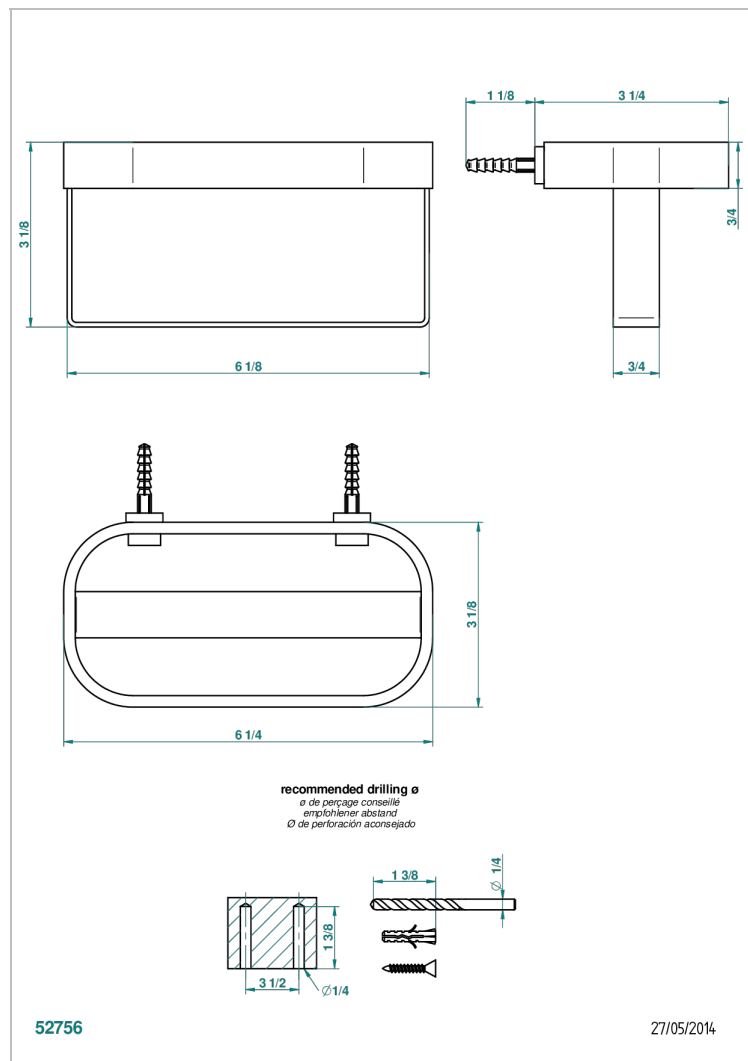

BEYOND CRYSTAL -BUE CRYSTAL

U6K-610

Wall mounted holding rack for shower gel and shampoo dispensers

CHARACTERISTIC

- Beyond Crystal -Bue crystal
- Wall mounted holding rack for shower gel and shampoo dispensers