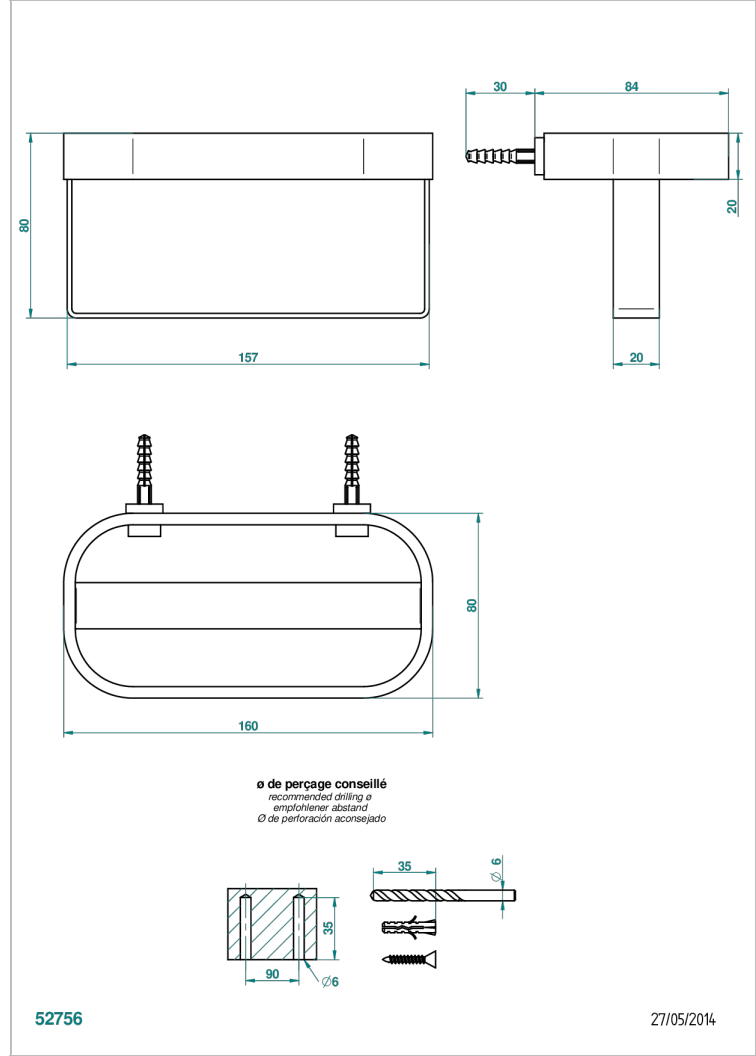

# BEYOND CRYSTAL - AZUL CRISTAL

U6K-610

Wall mounted holding rack for shower gel and shampoo dispensers

THG<sup>®</sup>  
PARIS

## CARACTERÍSTICAS

- Beyond Crystal - azul cristal
- Wall mounted holding rack for shower gel and shampoo dispensers