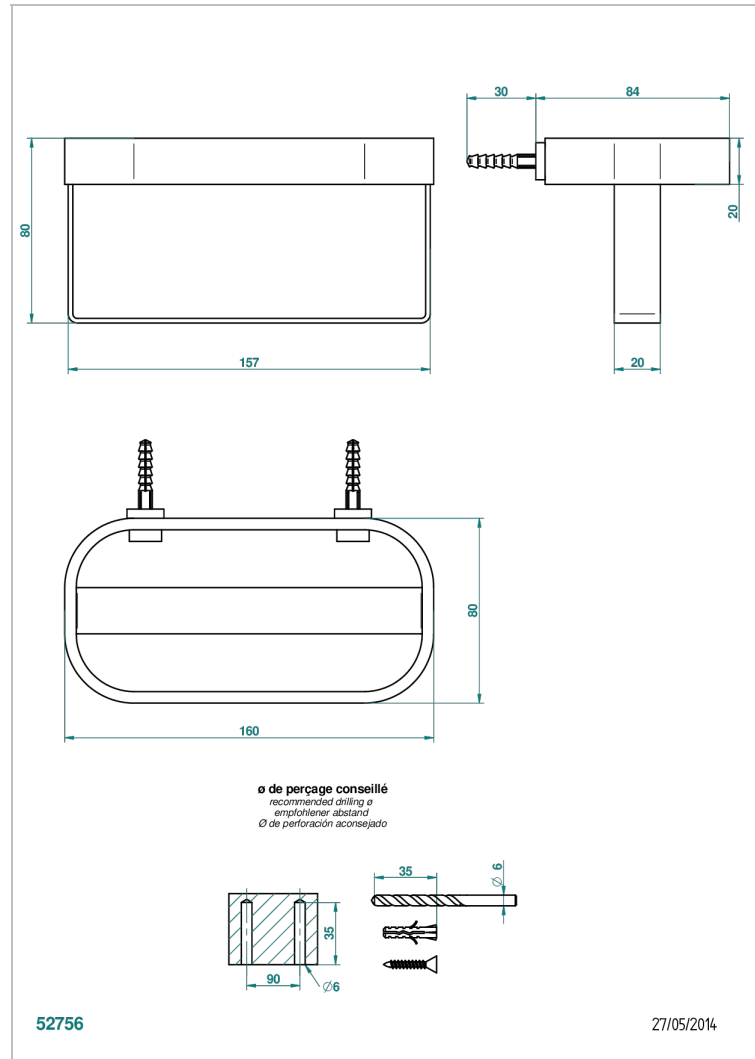

BEYOND CRYSTAL -BUE CRYSTAL

U6K-610

Wall mounted holding rack for shower gel and shampoo dispensers

CHARACTERISTIC

- Beyond Crystal -Bue crystal
- Wall mounted holding rack for shower gel and shampoo dispensers