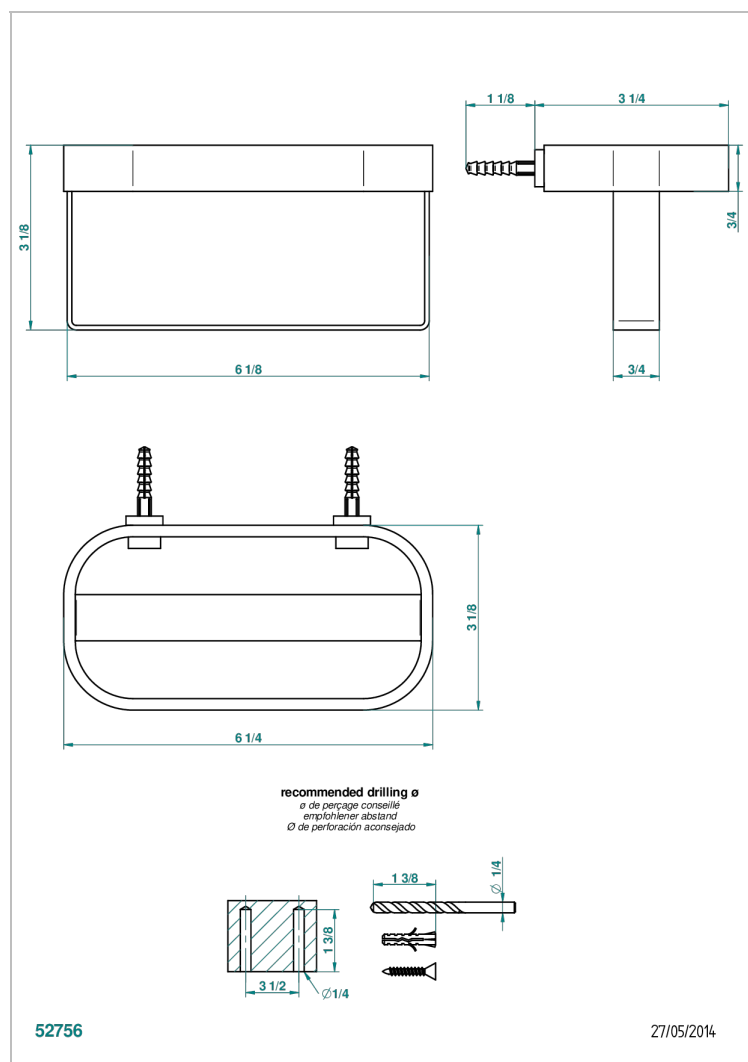

BEYOND CRYSTAL - AZUL CRISTAL

U6K-610

Wall mounted holding rack for shower gel and shampoo dispensers

THG[®]
PARIS

CARACTERÍSTICAS

- Beyond Crystal - azul cristal
- Wall mounted holding rack for shower gel and shampoo dispensers