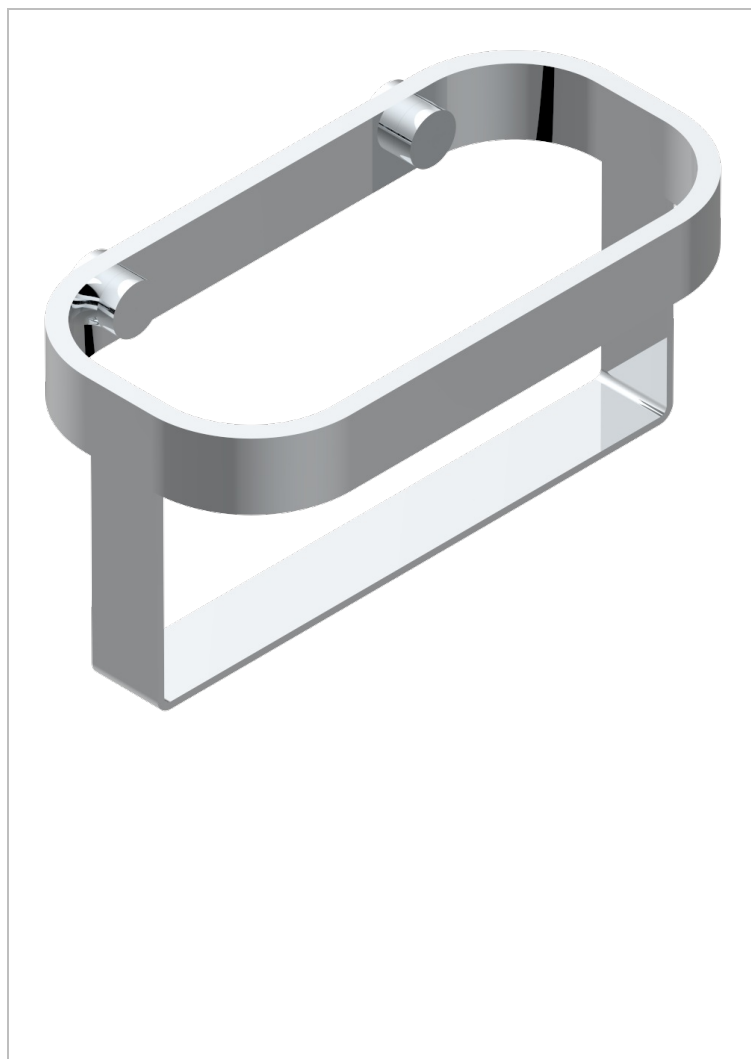

BEYOND CRYSTAL -BUE CRYSTAL

U6K-610

Wall mounted holding rack for shower gel and shampoo dispensers

THG[®]
PARIS

CHARACTERISTIC

- Beyond Crystal -Bue crystal
- Wall mounted holding rack for shower gel and shampoo dispensers

AVAILABLE FINITIONS

Antique nickel - H28
Black ceram - D30
Blush PVD - H62
Brass color PVD - H49
Brown bronze color PVD - F33
Gold color PVD - H52

Graphite PVD - H64
Matt Umber PVD - H67
Matt blush PVD - H60
Matt brass color PVD - H50
Matt brown bronze color PVD - F34
Matt chrome - C02