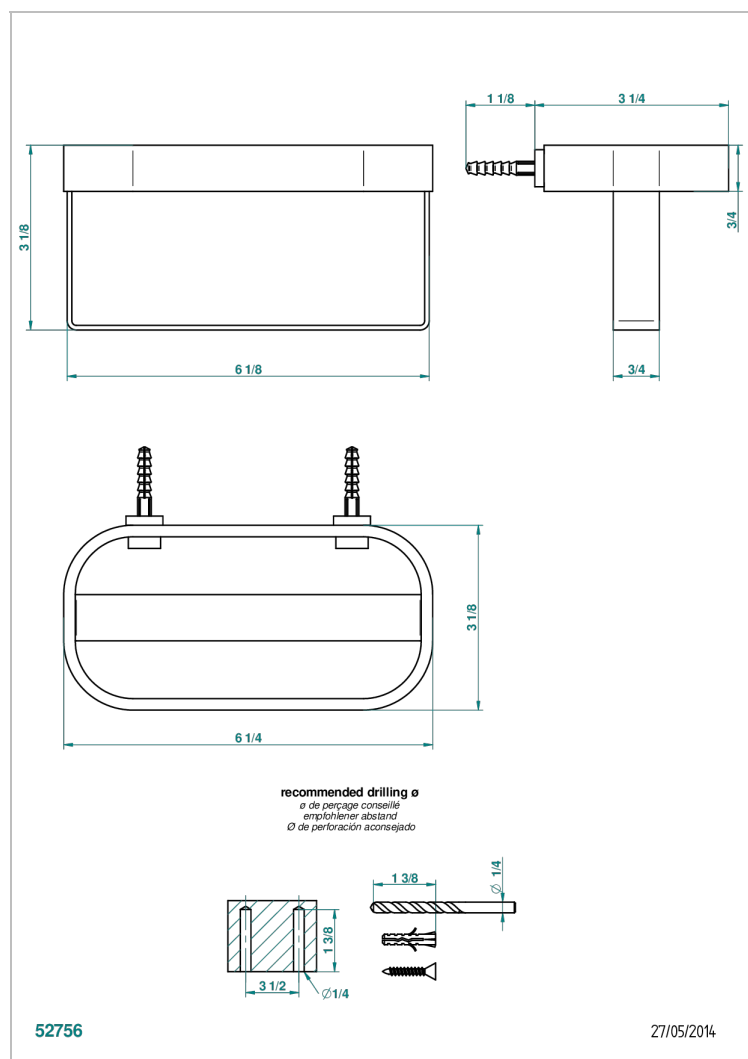

BEYOND CRYSTAL -BUE CRYSTAL

U6K-610

Wall mounted holding rack for shower gel and shampoo dispensers

THG[®]
PARIS

CHARACTERISTIC

- Beyond Crystal -Bue crystal
- Wall mounted holding rack for shower gel and shampoo dispensers