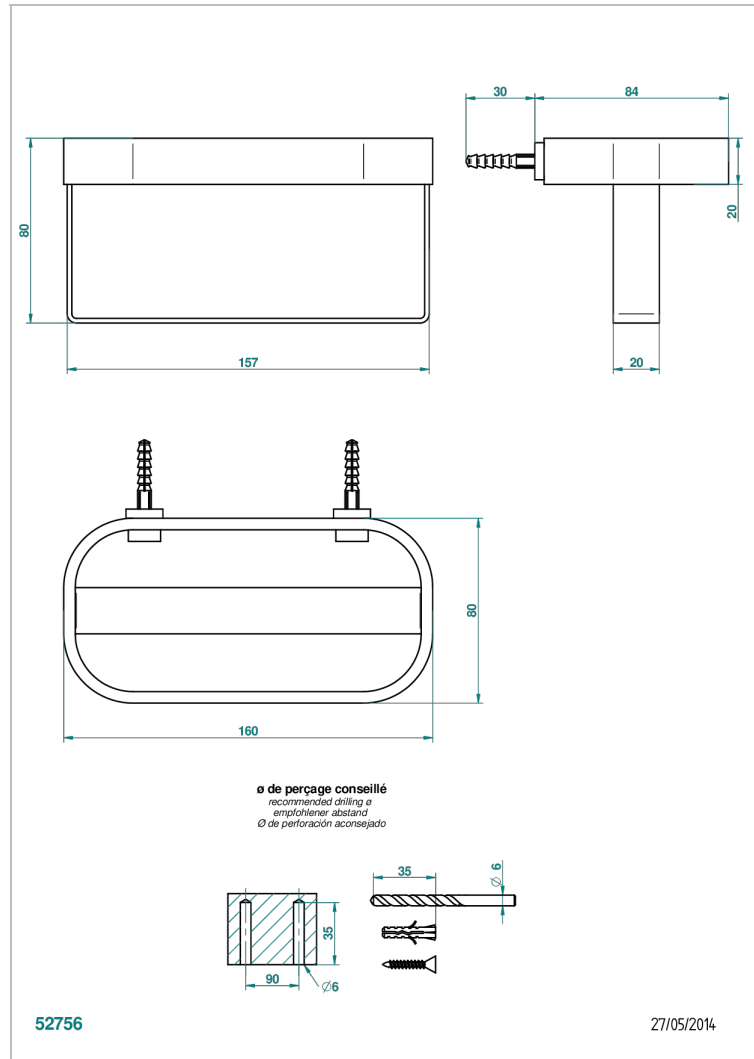

# BEYOND CRYSTAL - CHAMPAGNE CRYSTAL

U6J-610

Wall mounted holding rack for shower gel and shampoo dispensers

## CHARACTERISTIC

- Beyond Crystal - Champagne crystal
- Wall mounted holding rack for shower gel and shampoo dispensers