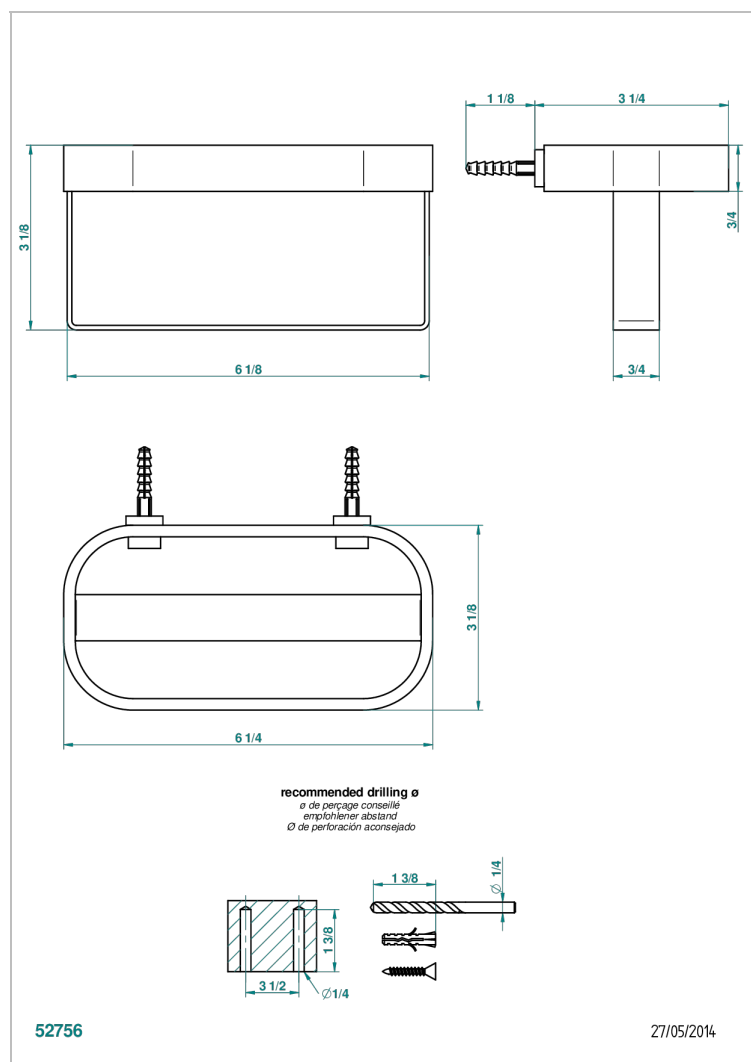

BEYOND CRYSTAL - CRISTAL DE COLOR CHAMPAN

U6J-610

Wall mounted holding rack for shower gel and shampoo dispensers

CARACTERÍSTICAS

- Beyond Crystal - Cristal de color champán
- Wall mounted holding rack for shower gel and shampoo dispensers