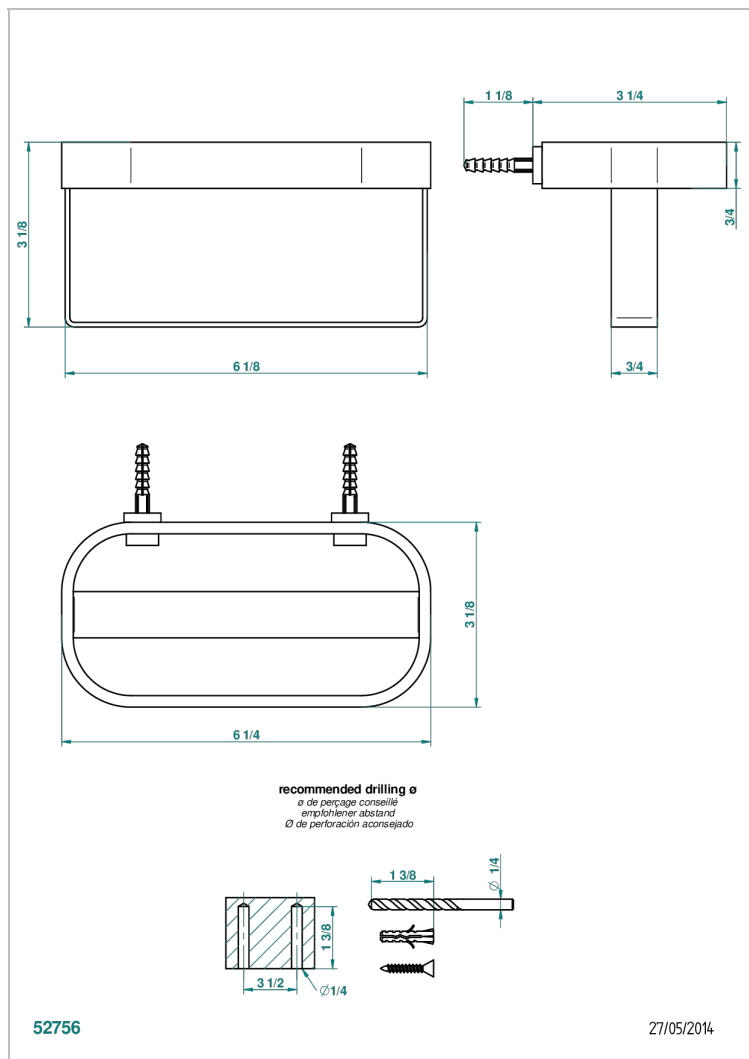

# BEYOND CRYSTAL - CHAMPAGNE CRYSTAL

U6J-610

Wall mounted holding rack for shower gel and shampoo dispensers

## CHARACTERISTIC

- Beyond Crystal - Champagne crystal
- Wall mounted holding rack for shower gel and shampoo dispensers