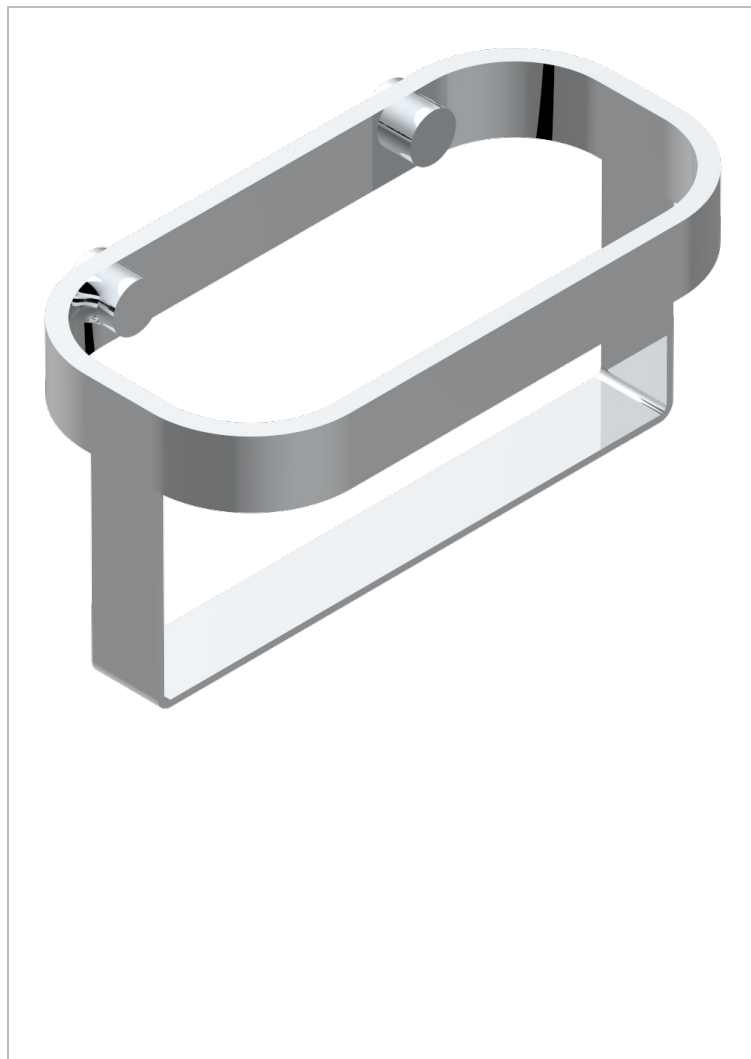

# BEYOND CRYSTAL - CHAMPAGNE CRYSTAL

U6J-610

Wall mounted holding rack for shower gel and shampoo dispensers

## CHARACTERISTIC

- Beyond Crystal - Champagne crystal
- Wall mounted holding rack for shower gel and shampoo dispensers