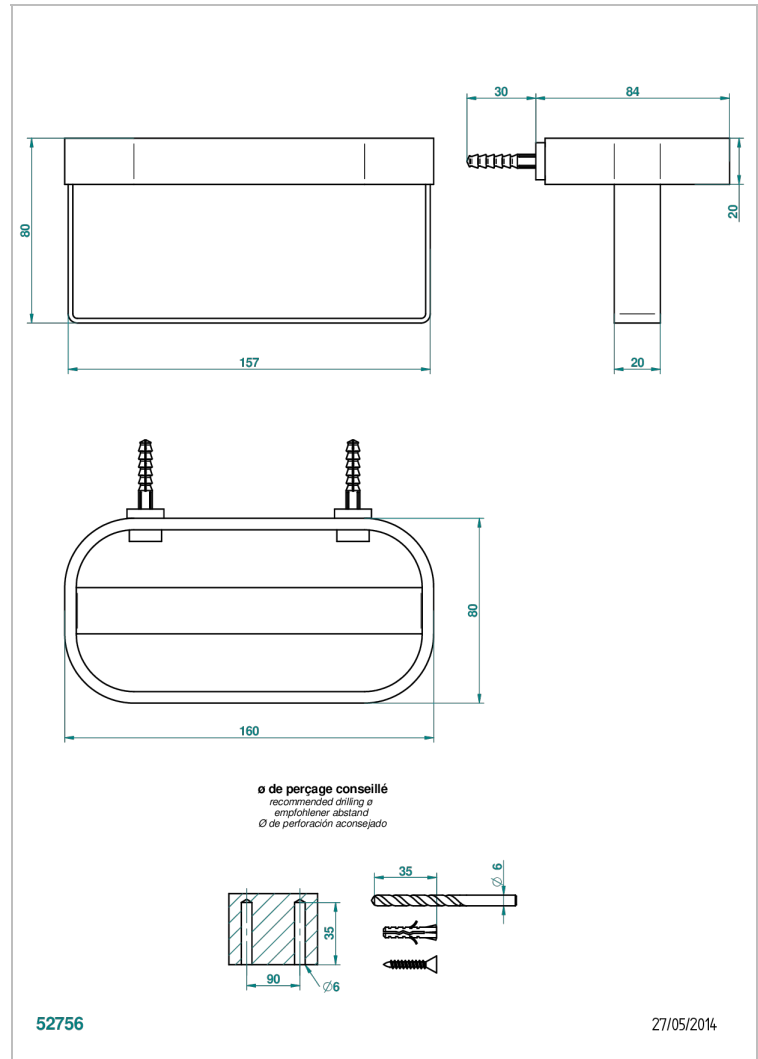

# BEYOND CRYSTAL - CHAMPAGNE CRYSTAL

U6J-610

Wall mounted holding rack for shower gel and shampoo dispensers

THG<sup>®</sup>  
PARIS

## CHARACTERISTIC

- Beyond Crystal - Champagne crystal
- Wall mounted holding rack for shower gel and shampoo dispensers