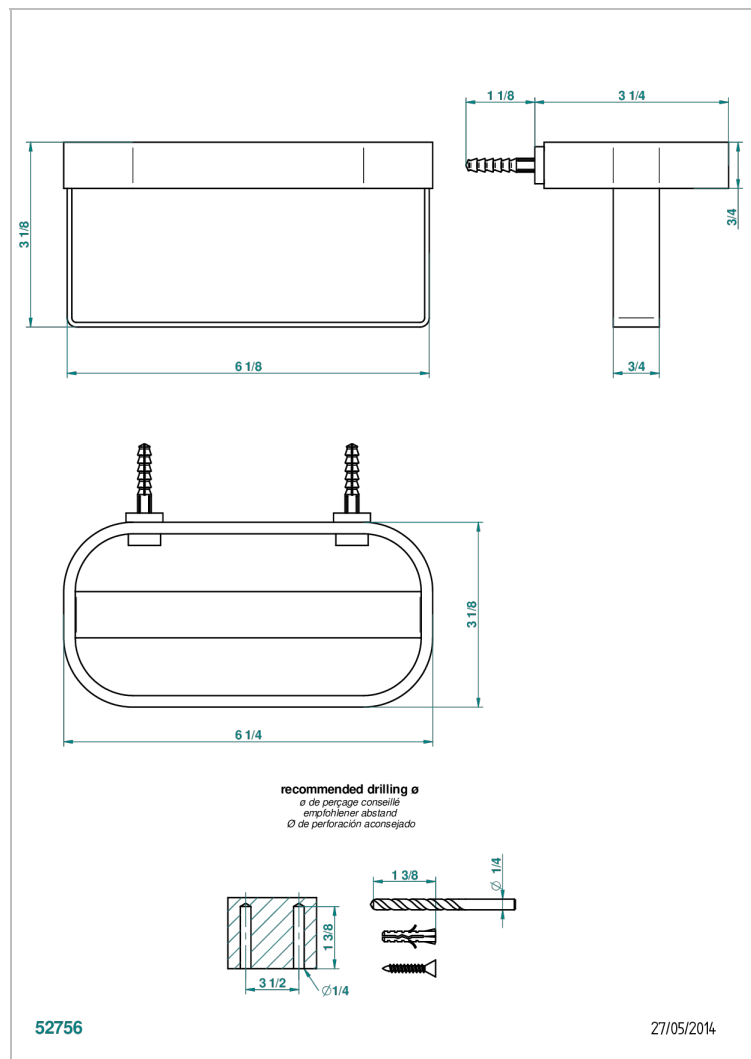

# BEYOND CRYSTAL - CHAMPAGNE CRYSTAL

U6J-610

Wall mounted holding rack for shower gel and shampoo dispensers

## CHARACTERISTIC

- Beyond Crystal - Champagne crystal
- Wall mounted holding rack for shower gel and shampoo dispensers