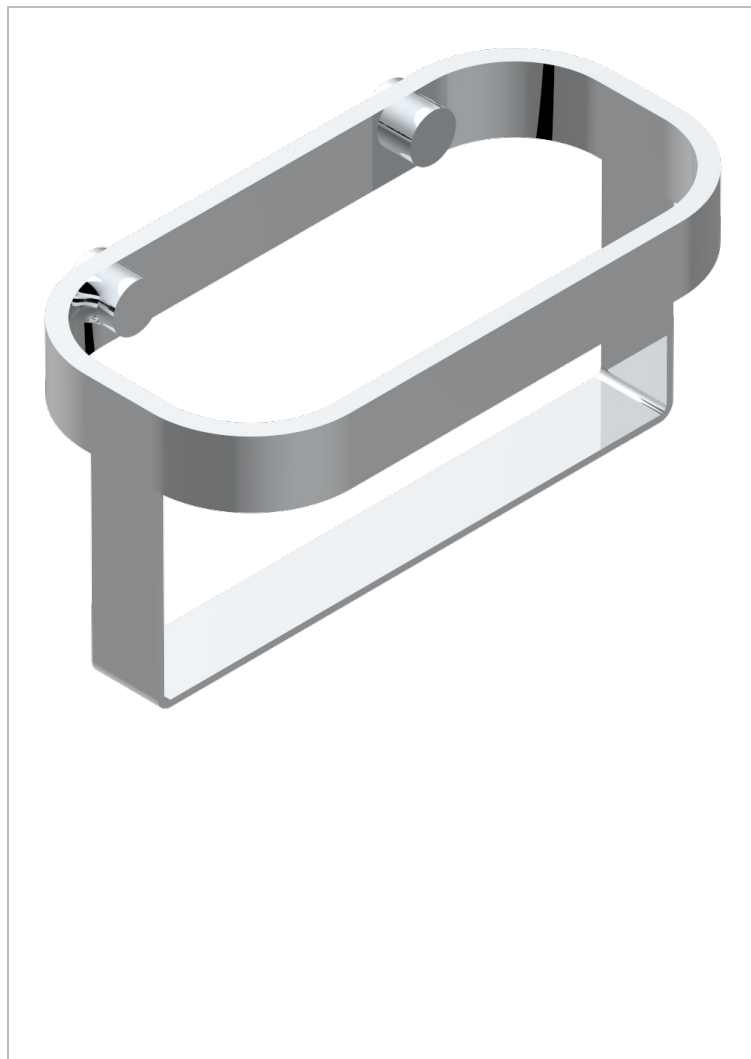

# BEYOND CRYSTAL - CHAMPAGNE CRYSTAL

U6J-610

Wall mounted holding rack for shower gel and shampoo dispensers

## CHARACTERISTIC

- Beyond Crystal - Champagne crystal
- Wall mounted holding rack for shower gel and shampoo dispensers

## AVAILABLE FINITIONS

Antique nickel - H28  
 Black ceram - D30  
 Blush PVD - H62  
 Brass color PVD - H49  
 Brown bronze color PVD - F33  
 Gold color PVD - H52

Graphite PVD - H64  
 Matt Umber PVD - H67  
 Matt blush PVD - H60  
 Matt brass color PVD - H50  
 Matt brown bronze color PVD - F34  
 Matt chrome - C02