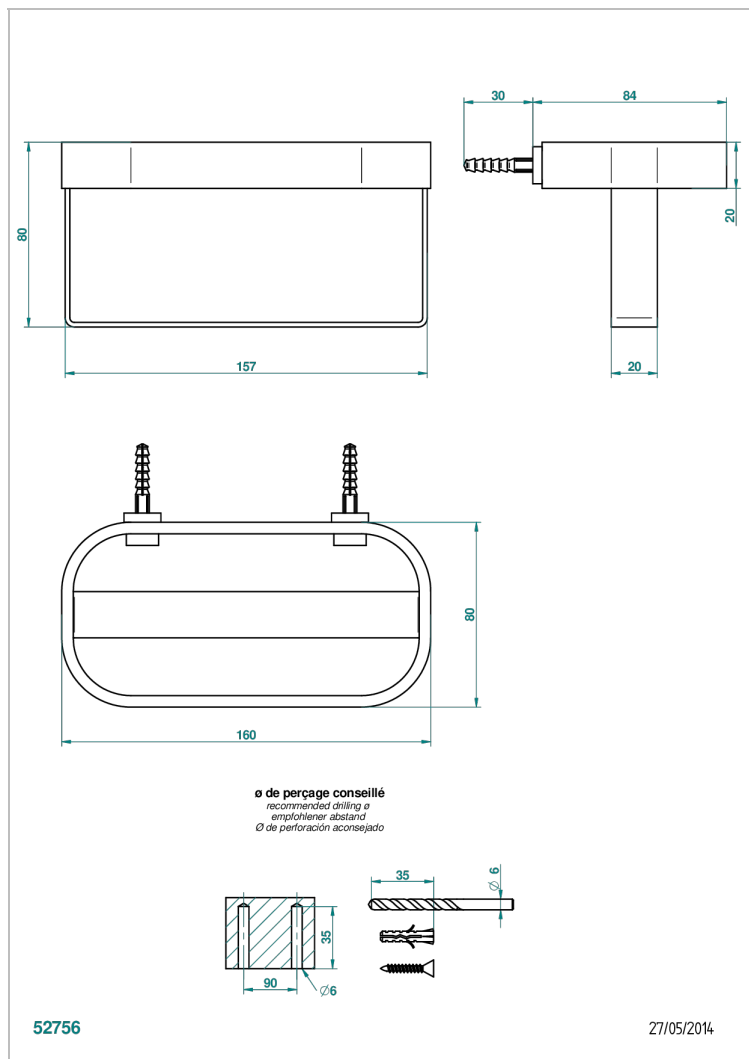

BEYOND CRYSTAL - CRISTAL DE COLOR CHAMPAN

U6J-610

Wall mounted holding rack for shower gel and shampoo dispensers

CARACTERÍSTICAS

- Beyond Crystal - Cristal de color champán
- Wall mounted holding rack for shower gel and shampoo dispensers