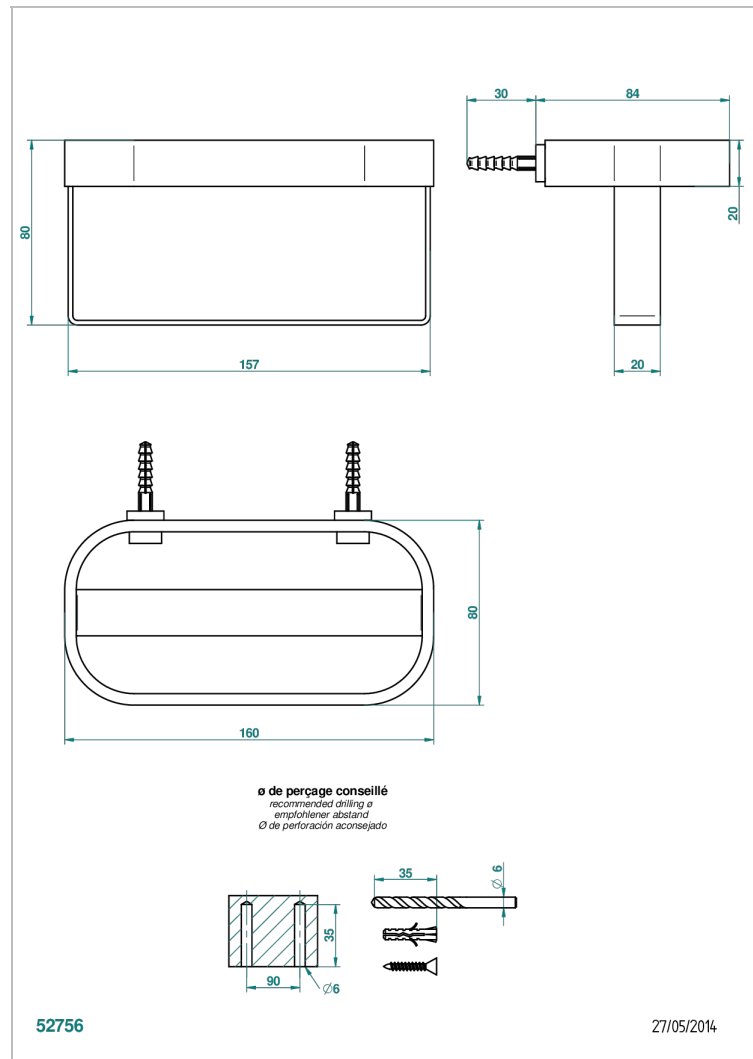

BEYOND CRYSTAL - CHAMPAGNE CRYSTAL

U6J-610

Wall mounted holding rack for shower gel and shampoo dispensers

THG[®]
PARIS

CHARACTERISTIC

- Beyond Crystal - Champagne crystal
- Wall mounted holding rack for shower gel and shampoo dispensers