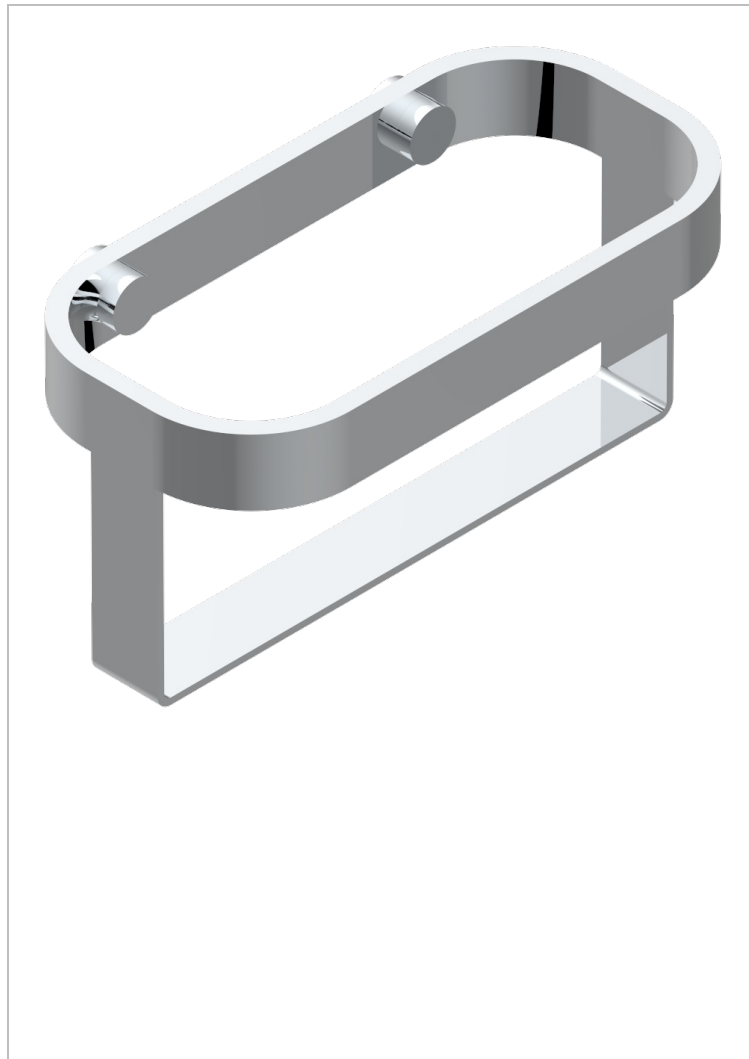

BEYOND CRYSTAL - CHAMPAGNE CRYSTAL

U6J-610

Wall mounted holding rack for shower gel and shampoo dispensers

THG[®]
PARIS

CHARACTERISTIC

- Beyond Crystal - Champagne crystal
- Wall mounted holding rack for shower gel and shampoo dispensers

AVAILABLE FINITIONS

Antique nickel - H28
Black ceram - D30
Blush PVD - H62
Brass color PVD - H49
Brown bronze color PVD - F33
Gold color PVD - H52

Graphite PVD - H64
Matt Umber PVD - H67
Matt blush PVD - H60
Matt brass color PVD - H50
Matt brown bronze color PVD - F34
Matt chrome - C02