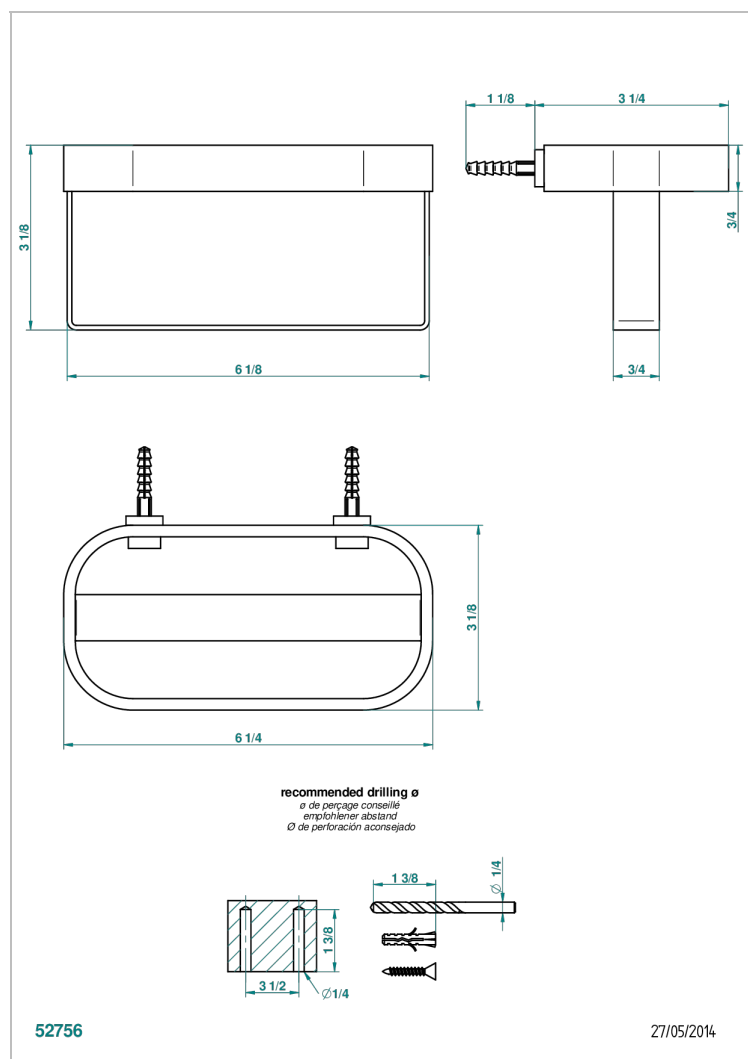

BEYOND CRYSTAL - CRISTAL DE COLOR CHAMPAN

U6J-610

Wall mounted holding rack for shower gel and shampoo dispensers

CARACTERÍSTICAS

- Beyond Crystal - Cristal de color champán
- Wall mounted holding rack for shower gel and shampoo dispensers