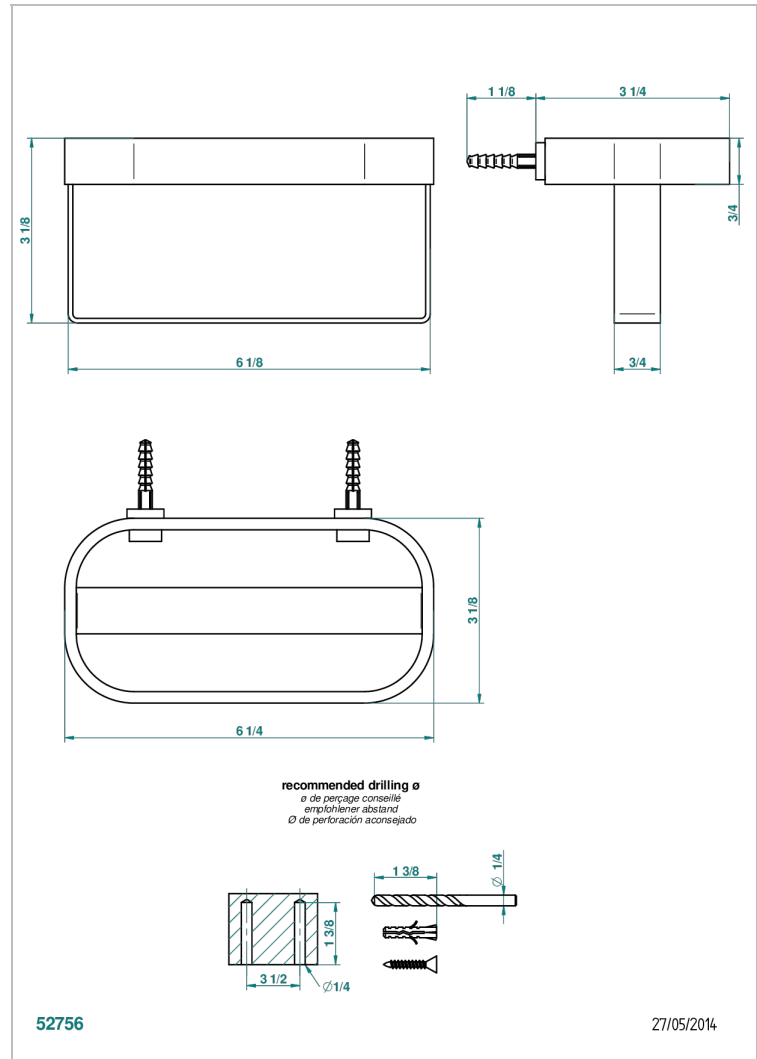

BEYOND CRYSTAL - CHAMPAGNE CRYSTAL

U6J-610

Wall mounted holding rack for shower gel and shampoo dispensers

CHARACTERISTIC

- Beyond Crystal - Champagne crystal
- Wall mounted holding rack for shower gel and shampoo dispensers