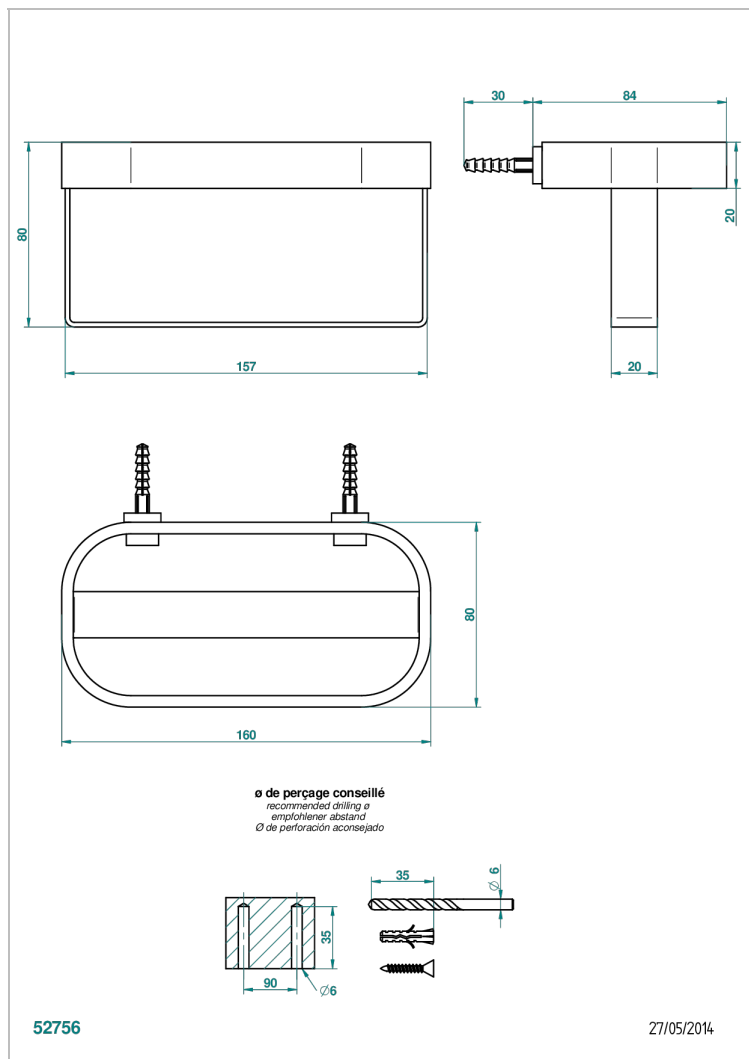

# BEYOND CRYSTAL - CRISTAL DE COLOR CHAMPAN

U6J-610

Wall mounted holding rack for shower gel and shampoo dispensers

## CARACTERÍSTICAS

- Beyond Crystal - Cristal de color champán
- Wall mounted holding rack for shower gel and shampoo dispensers