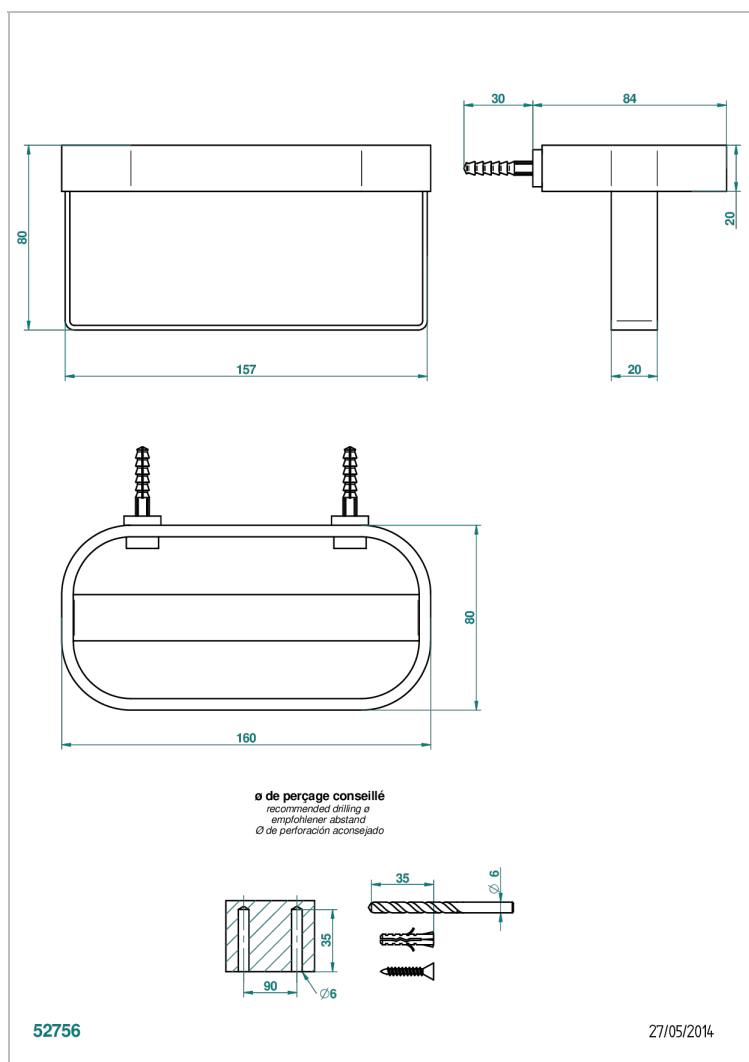

BEYOND CRYSTAL - CHAMPAGNE CRYSTAL

U6J-610

THG[®]
PARIS

Wall mounted holding rack for shower gel and shampoo dispensers

CHARACTERISTIC

- Beyond Crystal - Champagne crystal
- Wall mounted holding rack for shower gel and shampoo dispensers