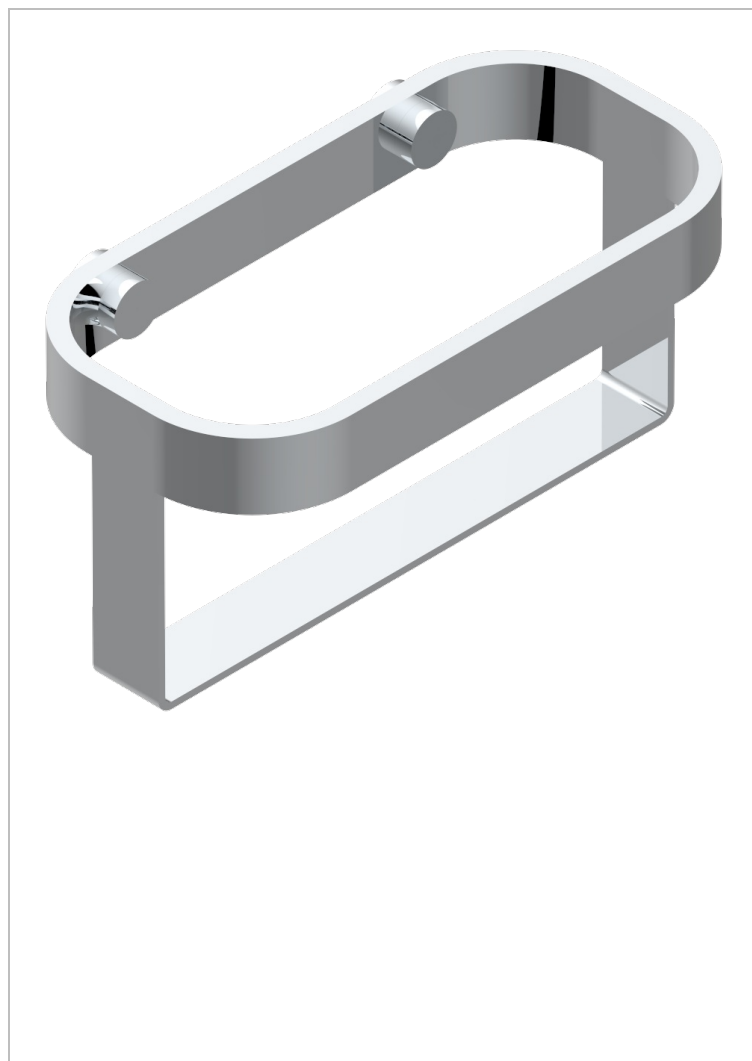

BEYOND CRYSTAL - CHAMPAGNE CRYSTAL

U6J-610

THG[®]
PARIS

Wall mounted holding rack for shower gel and shampoo dispensers

CHARACTERISTIC

- Beyond Crystal - Champagne crystal
- Wall mounted holding rack for shower gel and shampoo dispensers

AVAILABLE FINITIONS

Antique nickel - H28
Black ceram - D30
Blush PVD - H62
Brass color PVD - H49
Brown bronze color PVD - F33
Gold color PVD - H52

Graphite PVD - H64
Matt Umber PVD - H67
Matt blush PVD - H60
Matt brass color PVD - H50
Matt brown bronze color PVD - F34
Matt chrome - C02