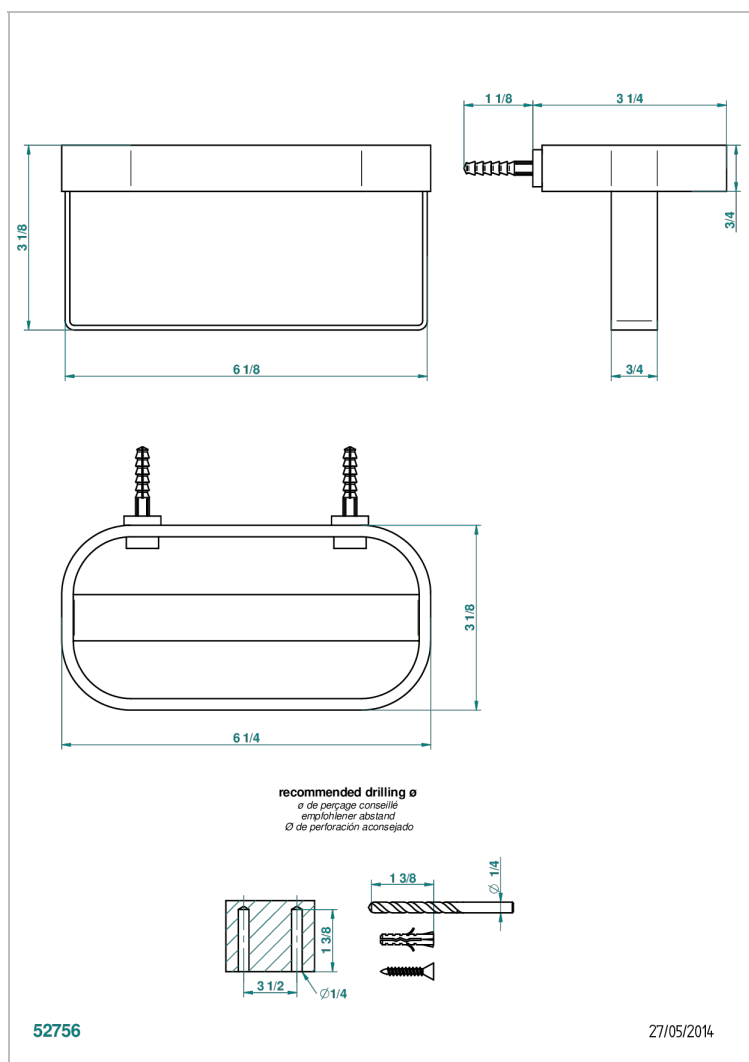

# BEYOND CRYSTAL - CRISTAL DE COLOR CHAMPAN

U6J-610

Wall mounted holding rack for shower gel and shampoo dispensers

## CARACTERÍSTICAS

- Beyond Crystal - Cristal de color champán
- Wall mounted holding rack for shower gel and shampoo dispensers