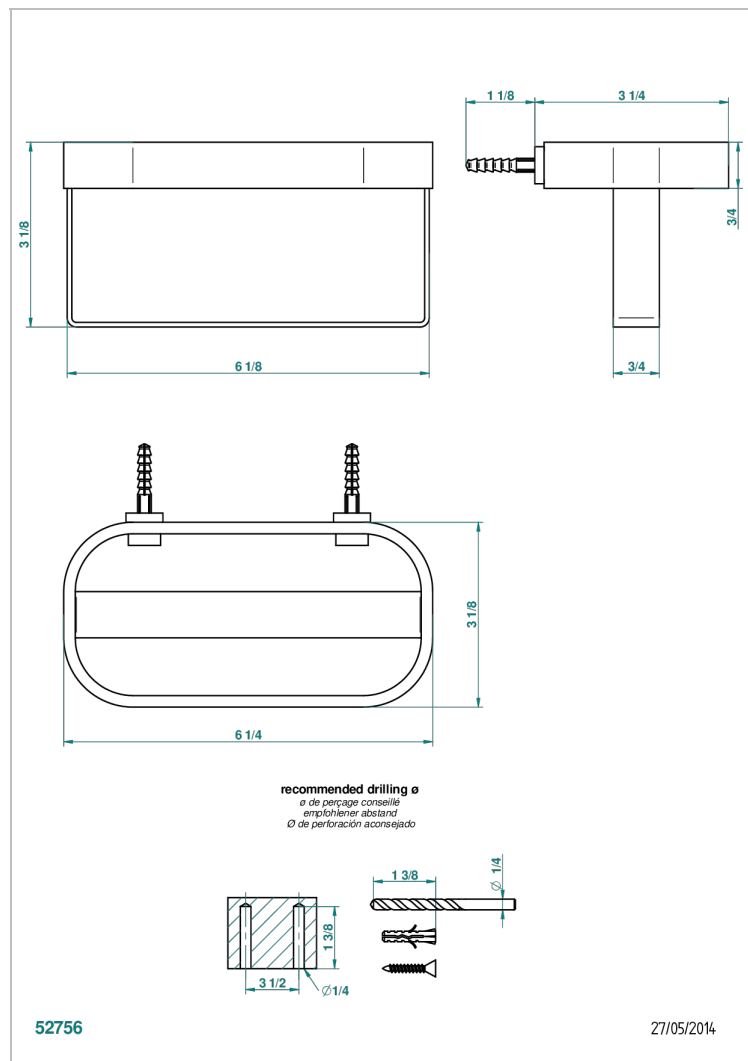

BEYOND CRYSTAL - CHAMPAGNE CRYSTAL

U6J-610

Wall mounted holding rack for shower gel and shampoo dispensers

CHARACTERISTIC

- Beyond Crystal - Champagne crystal
- Wall mounted holding rack for shower gel and shampoo dispensers