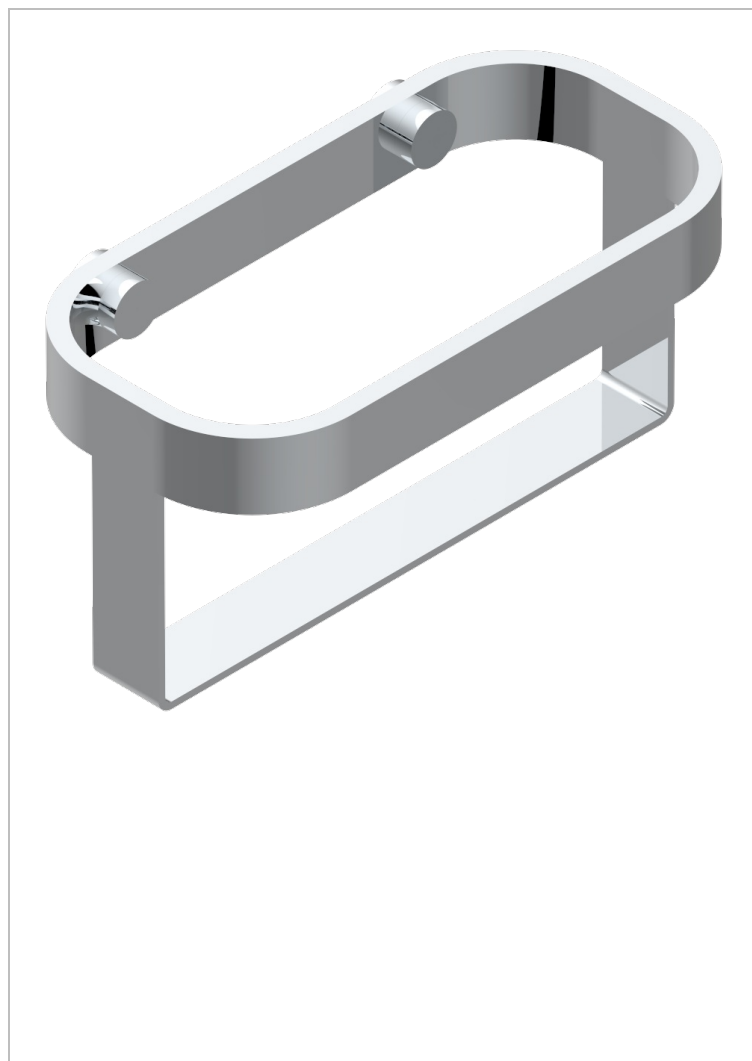

BEYOND CRYSTAL - CHAMPAGNE CRYSTAL

U6J-610

Wall mounted holding rack for shower gel and shampoo dispensers

CHARACTERISTIC

- Beyond Crystal - Champagne crystal
- Wall mounted holding rack for shower gel and shampoo dispensers

AVAILABLE FINITIONS

Antique nickel - H28
 Black ceram - D30
 Blush PVD - H62
 Brass color PVD - H49
 Brown bronze color PVD - F33
 Gold color PVD - H52

Graphite PVD - H64
 Matt Umber PVD - H67
 Matt blush PVD - H60
 Matt brass color PVD - H50
 Matt brown bronze color PVD - F34
 Matt chrome - C02