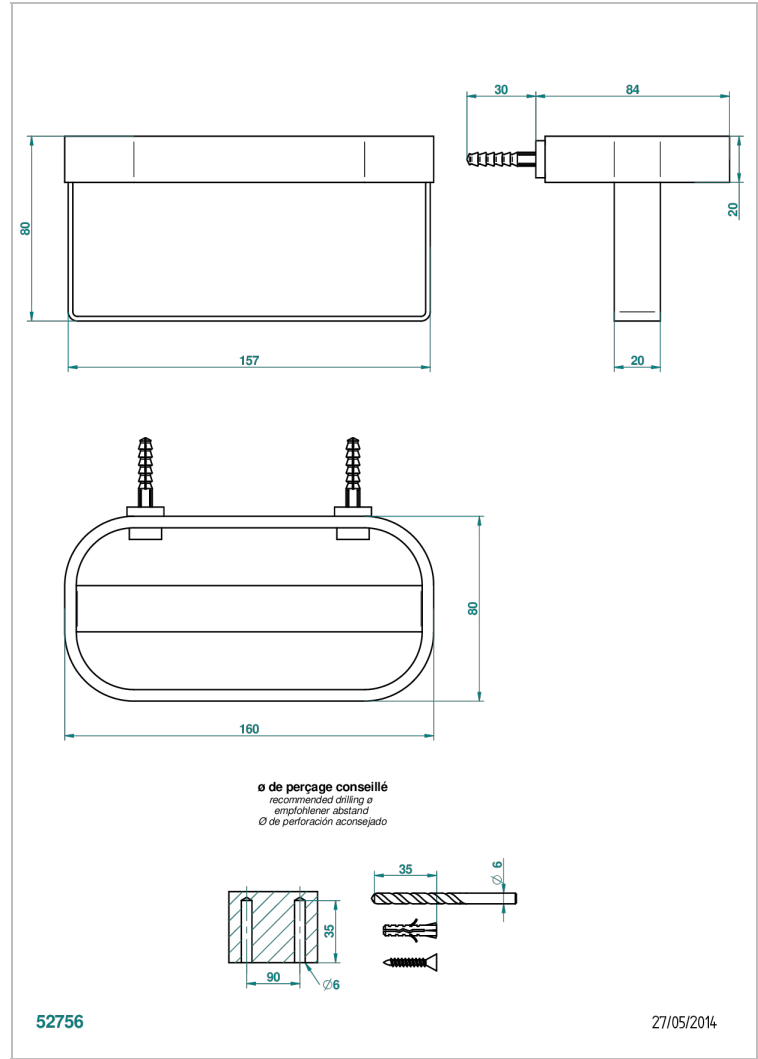

BEYOND CRYSTAL - CRISTAL ROJO

U6H-610

Wall mounted holding rack for shower gel and shampoo dispensers

THG[®]
PARIS

CARACTERÍSTICAS

- Beyond Crystal - cristal rojo
- Wall mounted holding rack for shower gel and shampoo dispensers