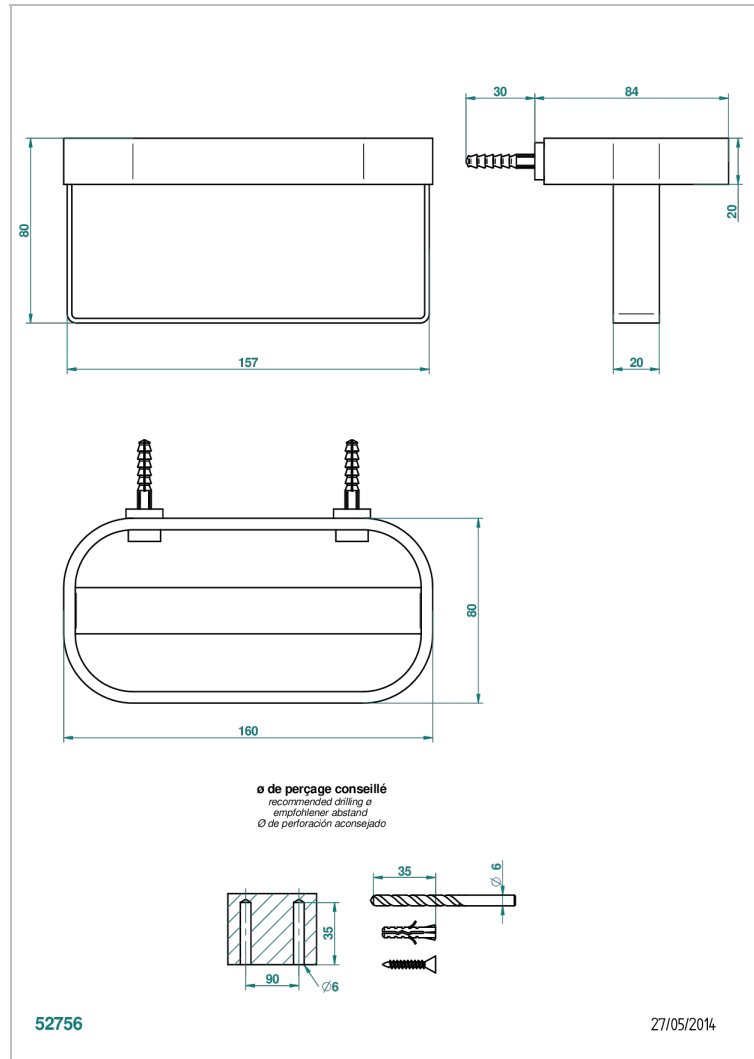

BEYOND CRYSTAL - RED CRYSTAL

U6H-610

Wall mounted holding rack for shower gel and shampoo dispensers

CHARACTERISTIC

- Beyond Crystal - Red crystal
- Wall mounted holding rack for shower gel and shampoo dispensers