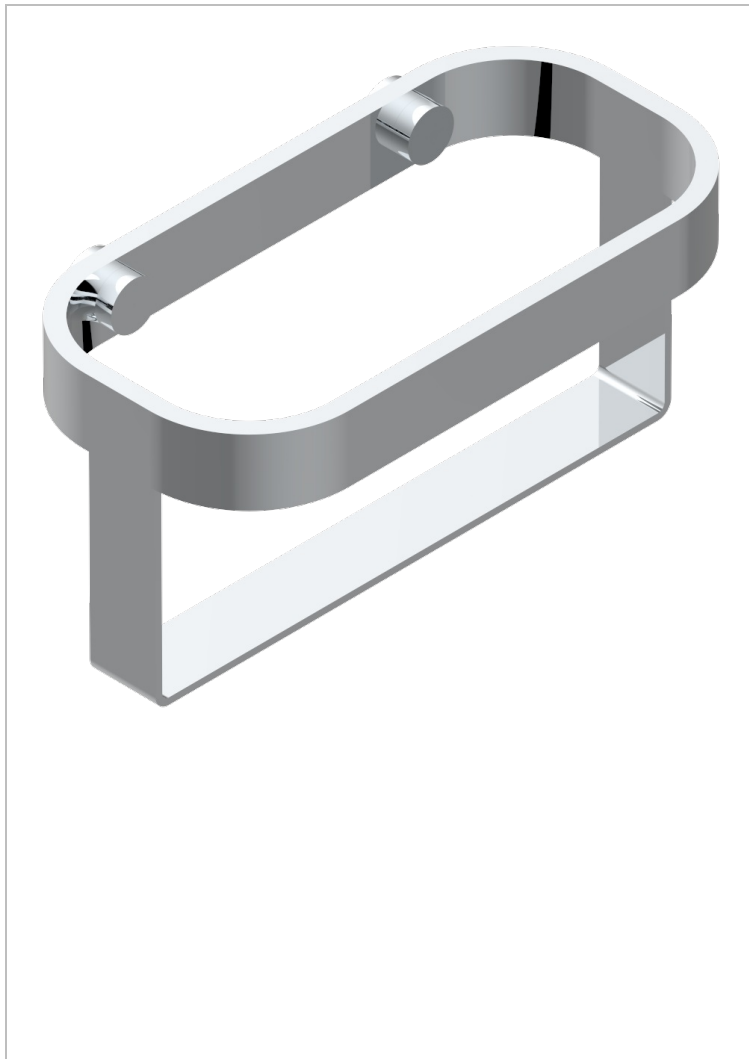

BEYOND CRYSTAL - RED CRYSTAL

U6H-610

Wall mounted holding rack for shower gel and shampoo dispensers

CHARACTERISTIC

- Beyond Crystal - Red crystal
- Wall mounted holding rack for shower gel and shampoo dispensers

AVAILABLE FINITIONS

Black ceram - D30
Blush PVD - H62
Brass color PVD - H49
Brown bronze color PVD - F33
Chrome polished - A02
Chrome polished / gold polished - G02

Gold color PVD - H52
Gold mat - F07
Gold polished - F01
Graphite PVD - H64
Matt Umber PVD - H67
Matt blush PVD - H60