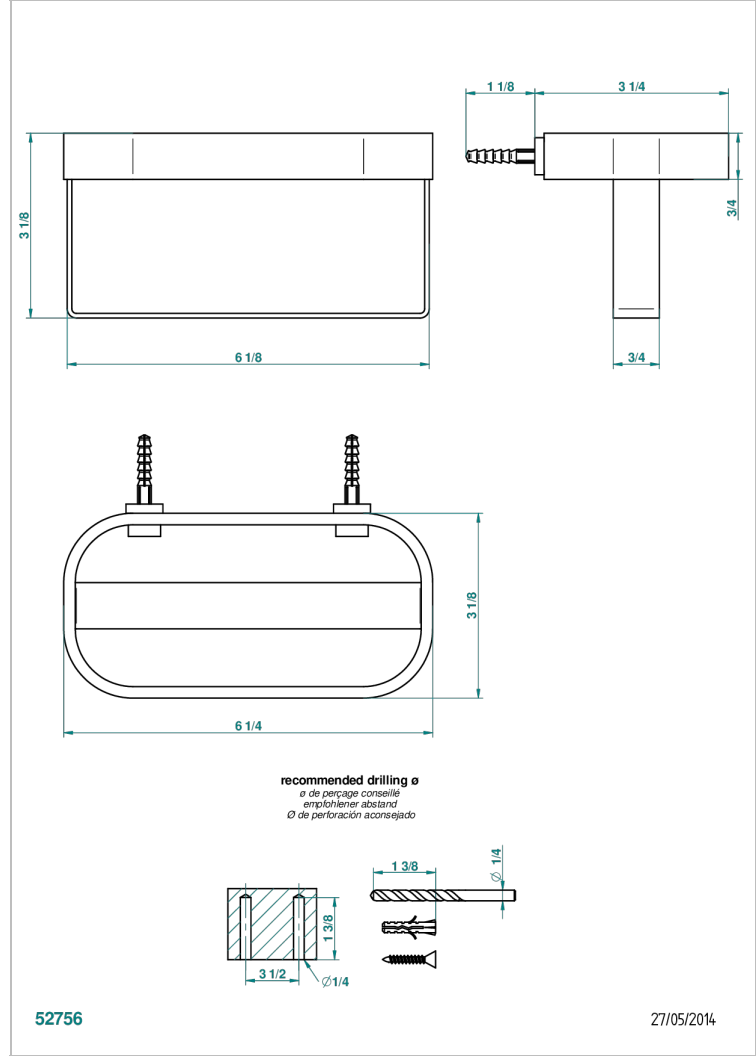

# BEYOND CRYSTAL - CRISTAL ROJO

U6H-610

Wall mounted holding rack for shower gel and shampoo dispensers

THG<sup>®</sup>  
PARIS

## CARACTERÍSTICAS

- Beyond Crystal - cristal rojo
- Wall mounted holding rack for shower gel and shampoo dispensers