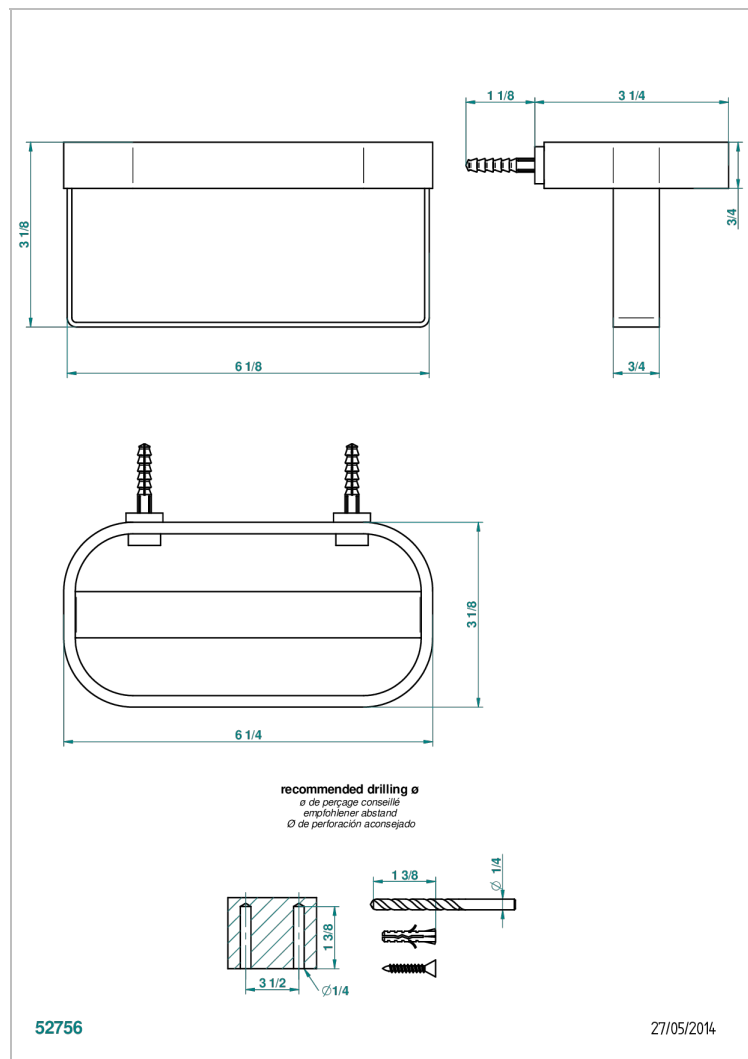

BEYOND CRYSTAL - RED CRYSTAL

U6H-610

Wall mounted holding rack for shower gel and shampoo dispensers

CHARACTERISTIC

- Beyond Crystal - Red crystal
- Wall mounted holding rack for shower gel and shampoo dispensers