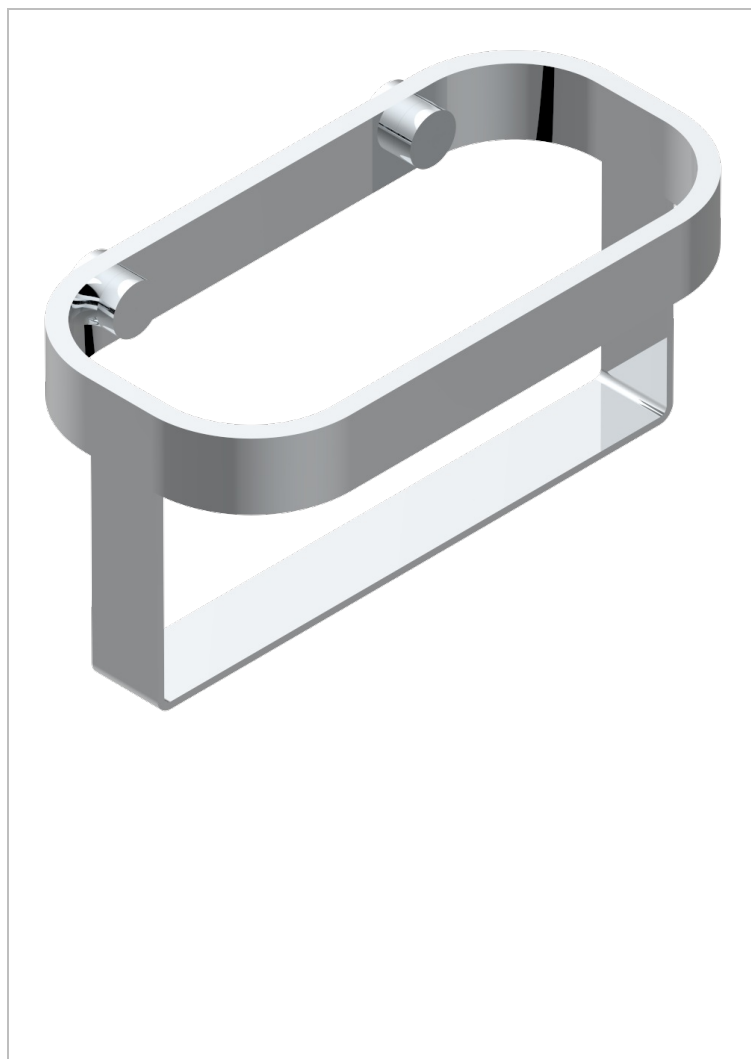

BEYOND CRYSTAL - RED CRYSTAL

U6H-610

Wall mounted holding rack for shower gel and shampoo dispensers

CHARACTERISTIC

- Beyond Crystal - Red crystal
- Wall mounted holding rack for shower gel and shampoo dispensers

AVAILABLE FINITIONS

Black ceram - D30
 Blush PVD - H62
 Brass color PVD - H49
 Brown bronze color PVD - F33
 Chrome polished - A02
 Chrome polished / gold polished - G02

Gold color PVD - H52
 Gold mat - F07
 Gold polished - F01
 Graphite PVD - H64
 Matt Umber PVD - H67
 Matt blush PVD - H60