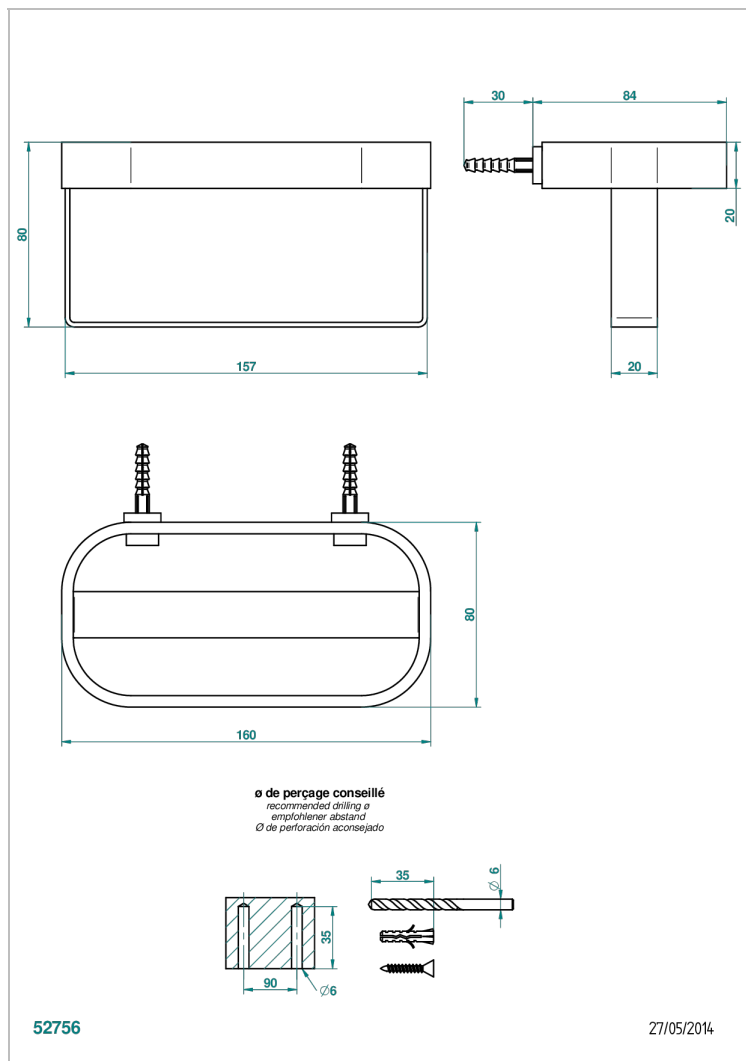

# BEYOND CRYSTAL - RED CRYSTAL

U6H-610

Wall mounted holding rack for shower gel and shampoo dispensers

## CHARACTERISTIC

- Beyond Crystal - Red crystal
- Wall mounted holding rack for shower gel and shampoo dispensers