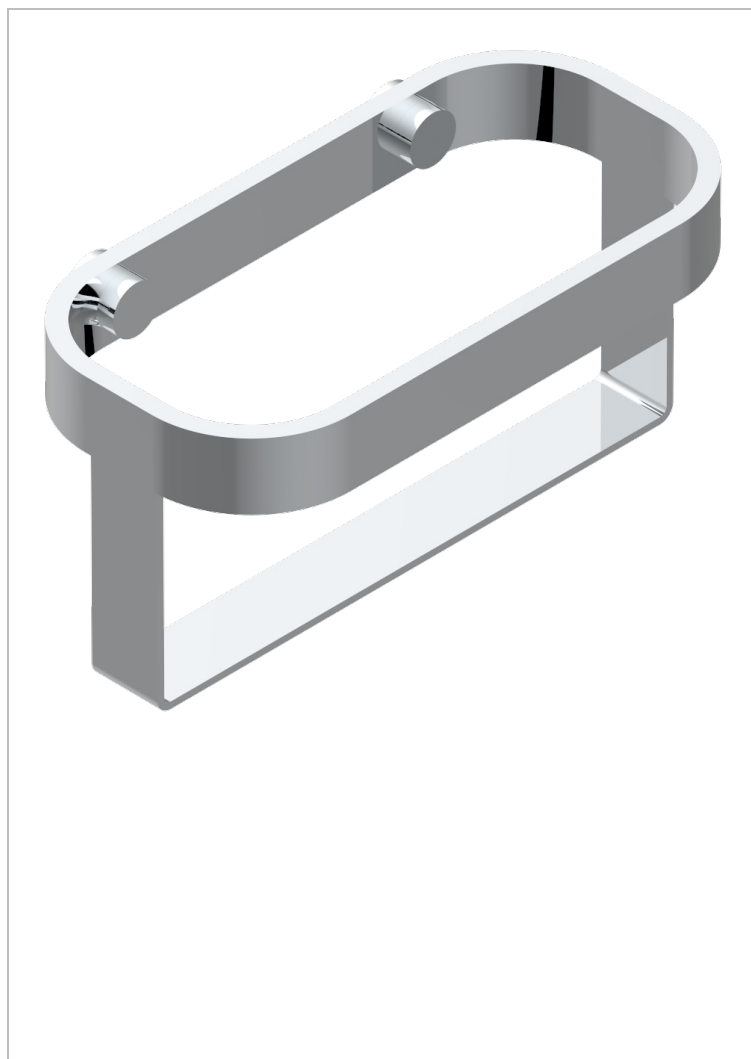

BEYOND CRYSTAL - RED CRYSTAL

U6H-610

Wall mounted holding rack for shower gel and shampoo dispensers

CHARACTERISTIC

- Beyond Crystal - Red crystal
- Wall mounted holding rack for shower gel and shampoo dispensers

AVAILABLE FINITIONS

Antique nickel - H28
Black ceram - D30
Blush PVD - H62
Brass color PVD - H49
Brown bronze color PVD - F33
Gold color PVD - H52

Graphite PVD - H64
Matt Umber PVD - H67
Matt blush PVD - H60
Matt brass color PVD - H50
Matt brown bronze color PVD - F34
Matt chrome - CO2