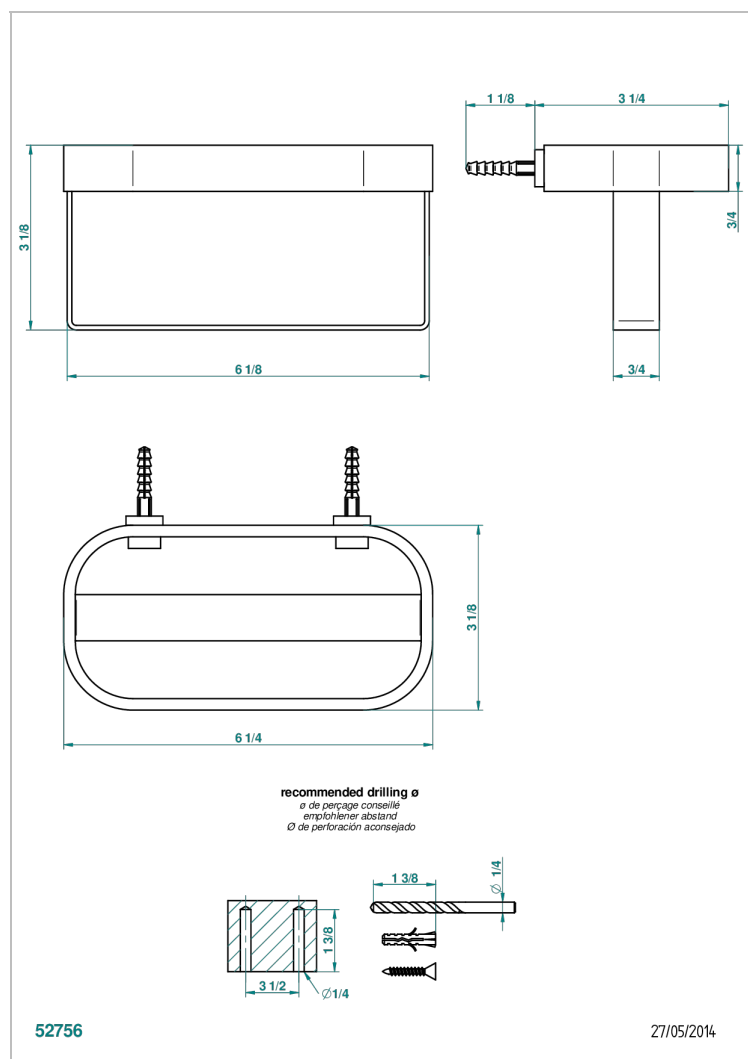

BEYOND CRYSTAL - RED CRYSTAL

U6H-610

Wall mounted holding rack for shower gel and shampoo dispensers

CHARACTERISTIC

- Beyond Crystal - Red crystal
- Wall mounted holding rack for shower gel and shampoo dispensers