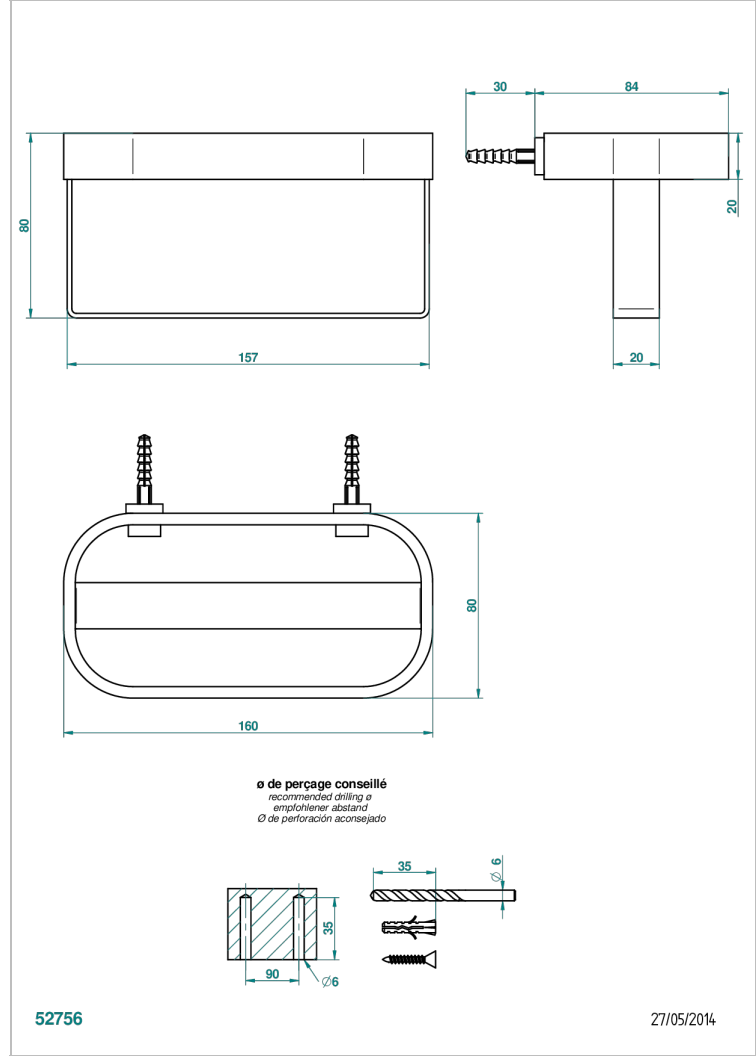

# BEYOND CRYSTAL - CRISTAL ROJO

U6H-610

Wall mounted holding rack for shower gel and shampoo dispensers

THG<sup>®</sup>  
PARIS

## CARACTERÍSTICAS

- Beyond Crystal - cristal rojo
- Wall mounted holding rack for shower gel and shampoo dispensers