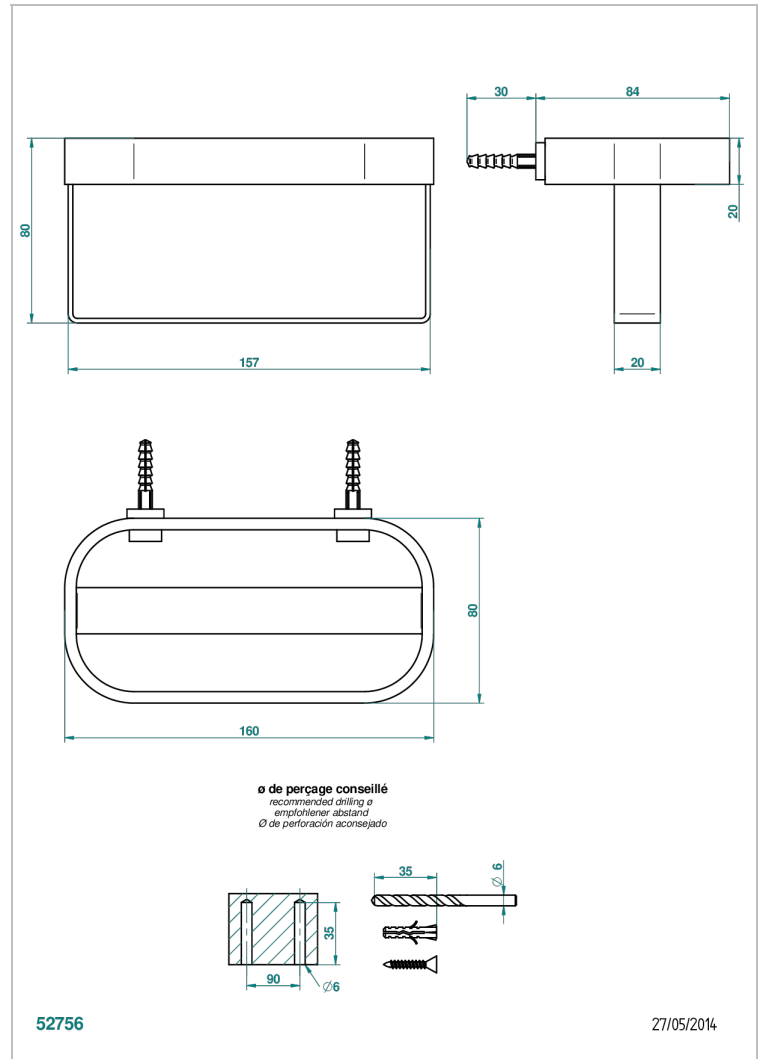

BEYOND CRYSTAL - CRISTAL ROJO

U6H-610

Wall mounted holding rack for shower gel and shampoo dispensers

THG[®]
PARIS

CARACTERÍSTICAS

- Beyond Crystal - cristal rojo
- Wall mounted holding rack for shower gel and shampoo dispensers