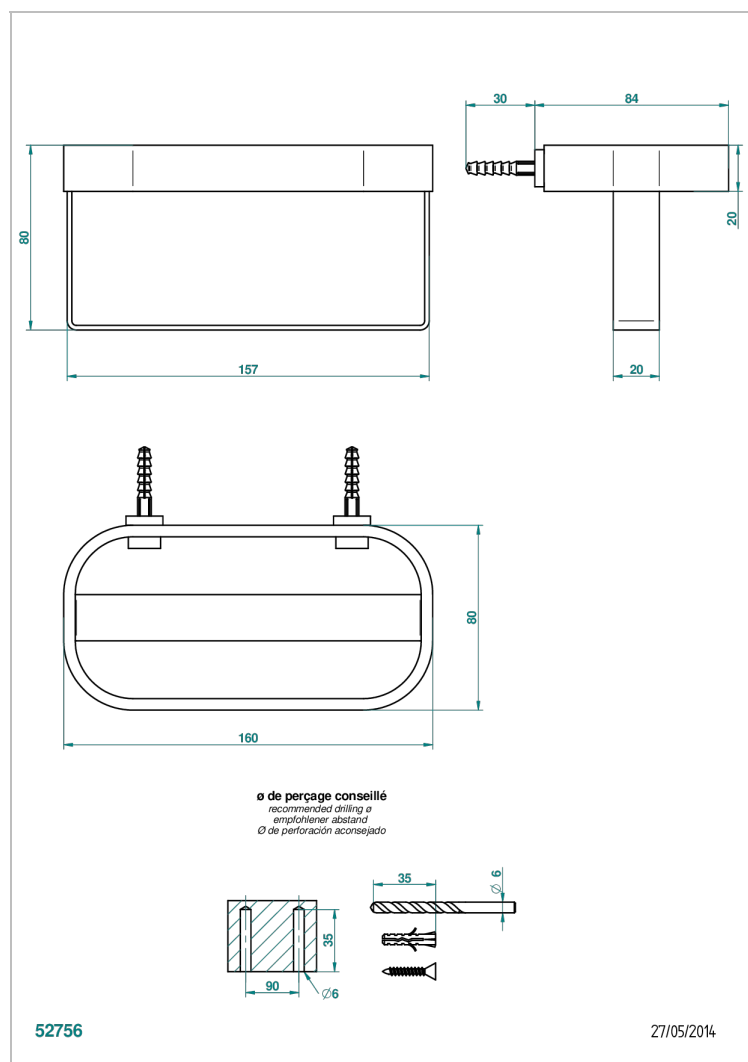

# BEYOND CRYSTAL - RED CRYSTAL

U6H-610

Wall mounted holding rack for shower gel and shampoo dispensers

## CHARACTERISTIC

- Beyond Crystal - Red crystal
- Wall mounted holding rack for shower gel and shampoo dispensers