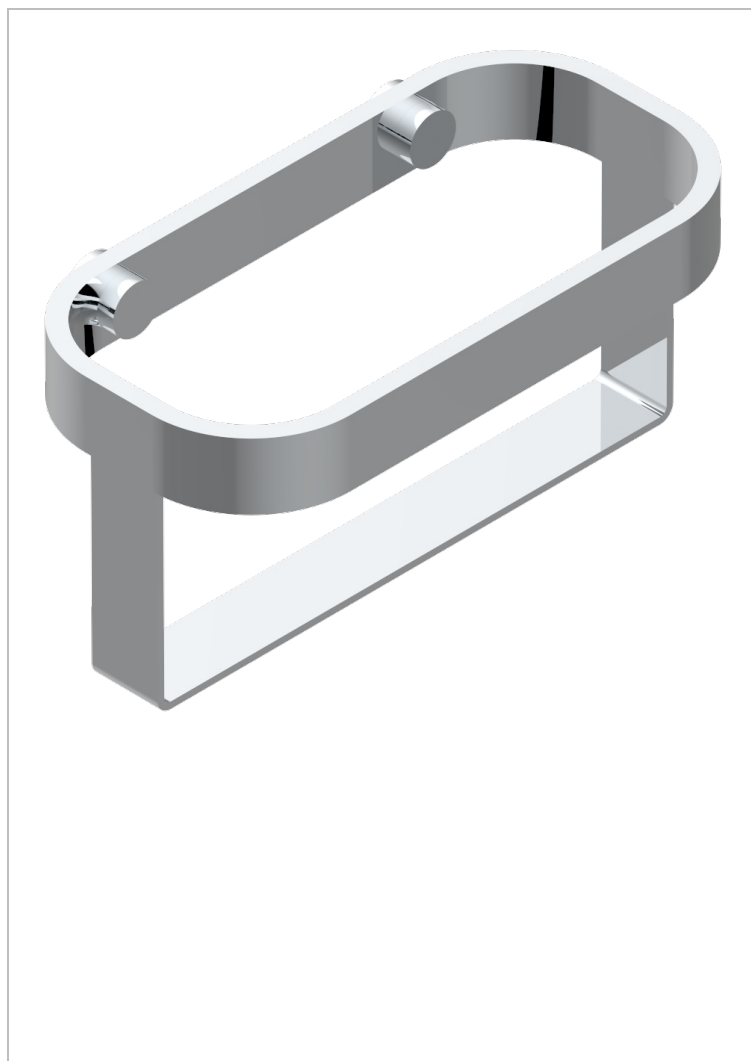

# BEYOND CRYSTAL - RED CRYSTAL

U6H-610

Wall mounted holding rack for shower gel and shampoo dispensers

## CHARACTERISTIC

- Beyond Crystal - Red crystal
- Wall mounted holding rack for shower gel and shampoo dispensers

## AVAILABLE FINITIONS

Antique nickel - H28  
Black ceram - D30  
Blush PVD - H62  
Brass color PVD - H49  
Brown bronze color PVD - F33  
Gold color PVD - H52

Graphite PVD - H64  
Matt Umber PVD - H67  
Matt blush PVD - H60  
Matt brass color PVD - H50  
Matt brown bronze color PVD - F34  
Matt chrome - C02