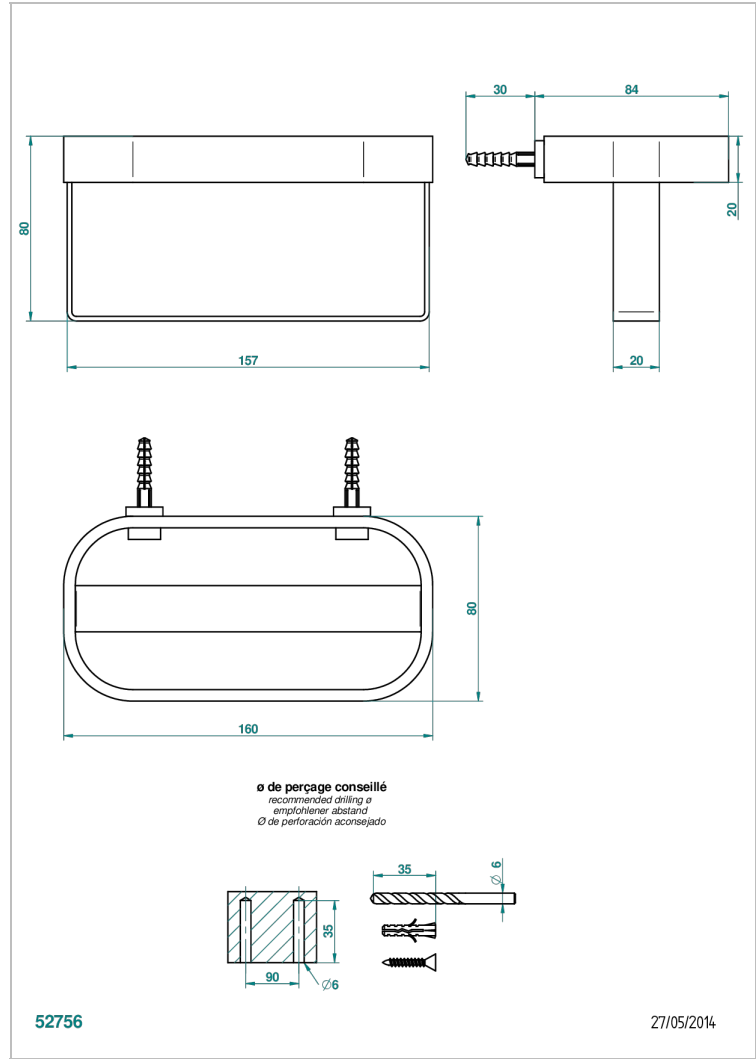

BEYOND CRYSTAL - RED CRYSTAL

U6H-610

壁挂式瓶架

THG[®]
PARIS

特色

- Beyond Crystal - Red crystal
- 壁挂式瓶架

可选饰面

Black ceram - D30
Blush PVD - H62
Graphite PVD - H64
Matt Umber PVD - H67
Matt blush PVD - H60
Matt graphite PVD - H65