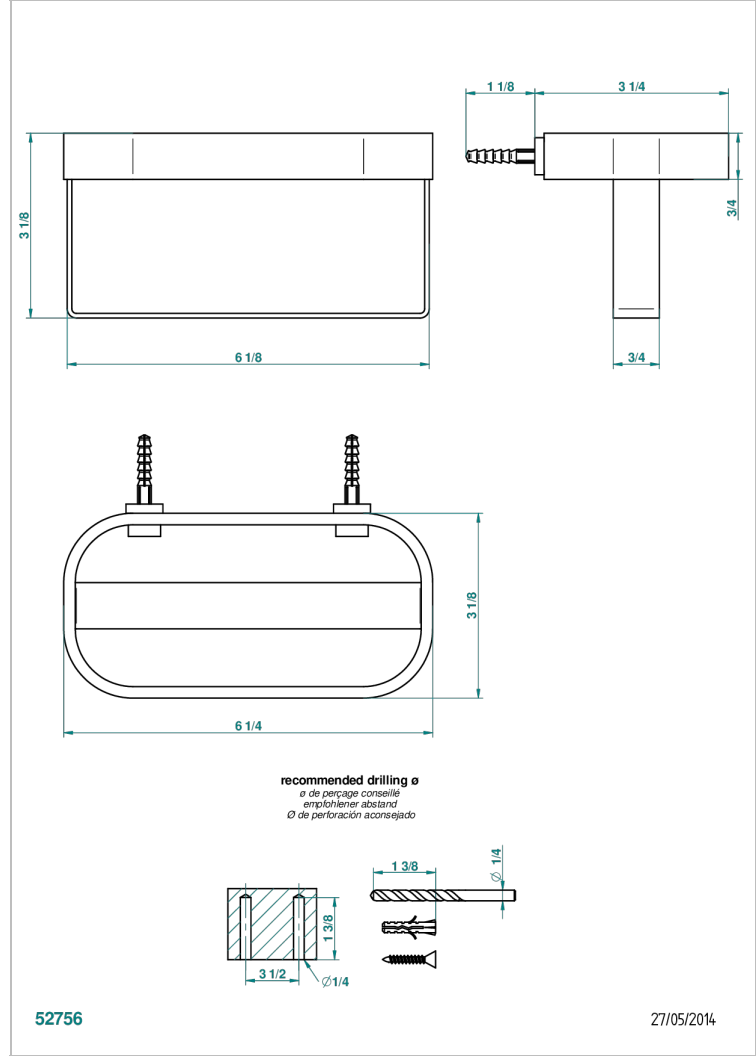

BEYOND CRYSTAL - CRISTAL ROJO

U6H-610

Wall mounted holding rack for shower gel and shampoo dispensers

THG[®]
PARIS

CARACTERÍSTICAS

- Beyond Crystal - cristal rojo
- Wall mounted holding rack for shower gel and shampoo dispensers