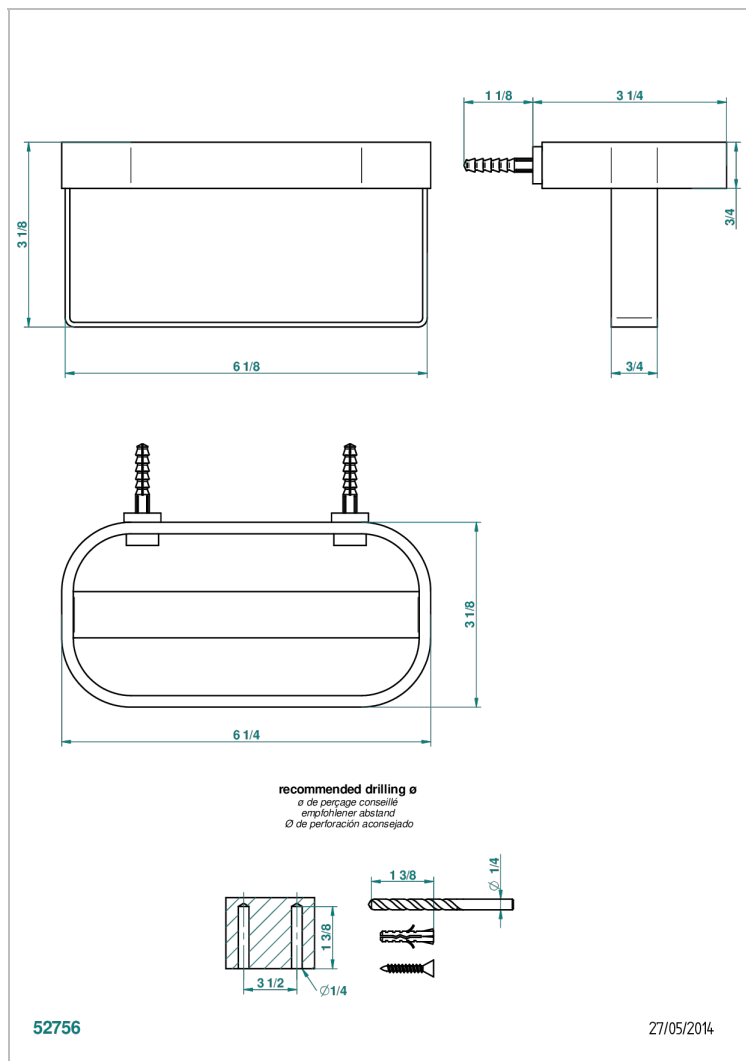

BEYOND CRYSTAL - RED CRYSTAL

U6H-610

Wall mounted holding rack for shower gel and shampoo dispensers

CHARACTERISTIC

- Beyond Crystal - Red crystal
- Wall mounted holding rack for shower gel and shampoo dispensers