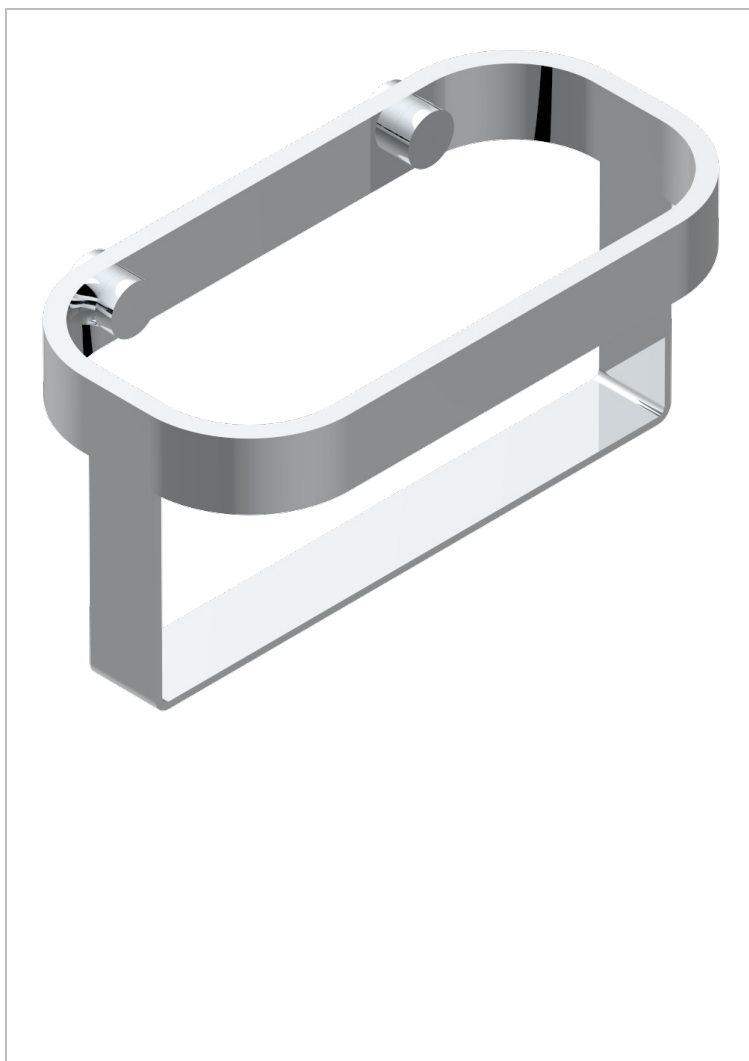

BEYOND CRYSTAL - RED CRYSTAL

U6H-610

Wall mounted holding rack for shower gel and shampoo dispensers

CHARACTERISTIC

- Beyond Crystal - Red crystal
- Wall mounted holding rack for shower gel and shampoo dispensers

AVAILABLE FINITIONS

Antique nickel - H28
 Black ceram - D30
 Blush PVD - H62
 Brass color PVD - H49
 Brown bronze color PVD - F33
 Gold color PVD - H52

Graphite PVD - H64
 Matt Umber PVD - H67
 Matt blush PVD - H60
 Matt brass color PVD - H50
 Matt brown bronze color PVD - F34
 Matt chrome - C02