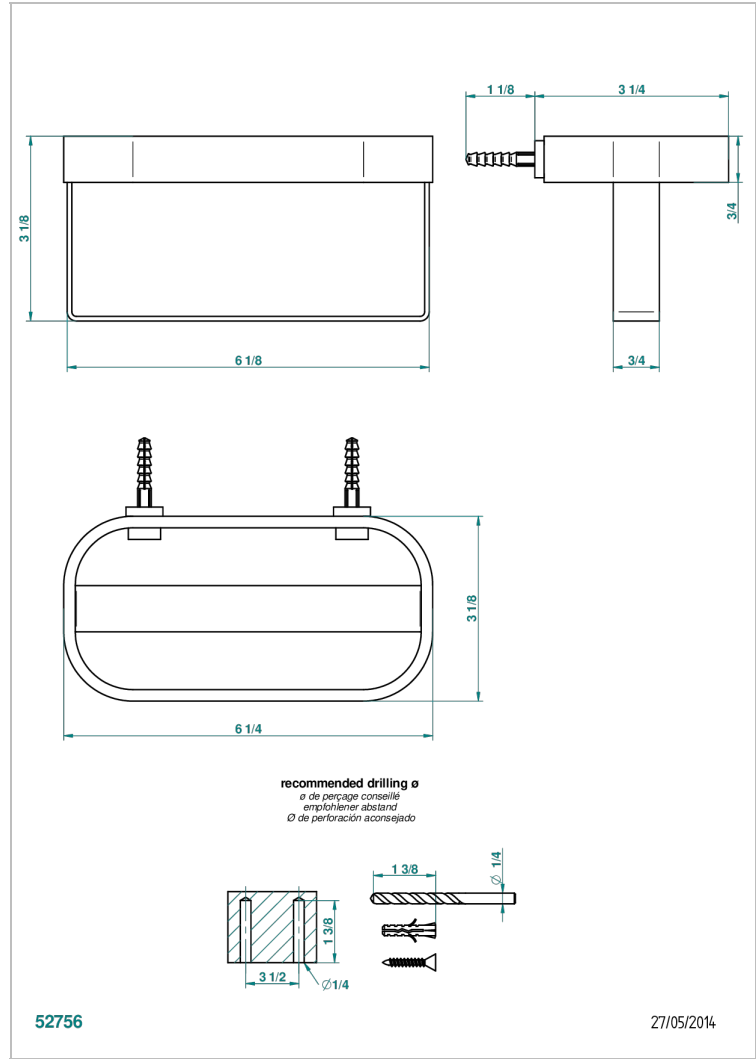

BEYOND CRYSTAL - RED CRYSTAL

U6H-610

壁挂式瓶架

THG[®]
PARIS

特色

- Beyond Crystal - Red crystal
- 壁挂式瓶架

可选饰面

Black ceram - D30
 Blush PVD - H62
 Graphite PVD - H64
 Matt Umber PVD - H67
 Matt blush PVD - H60
 Matt graphite PVD - H65