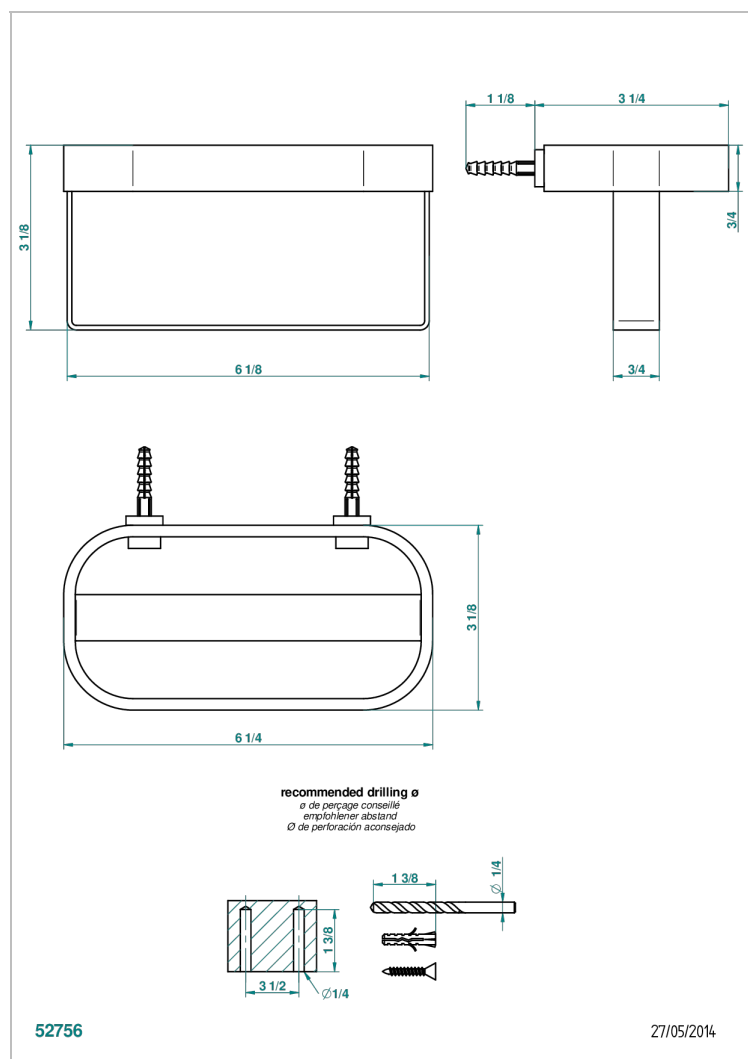

BEYOND CRYSTAL - CRISTAL CLARO

U6F-610

Wall mounted holding rack for shower gel and shampoo dispensers

THG[®]
PARIS

CARACTERÍSTICAS

- Beyond Crystal - cristal claro
- Wall mounted holding rack for shower gel and shampoo dispensers