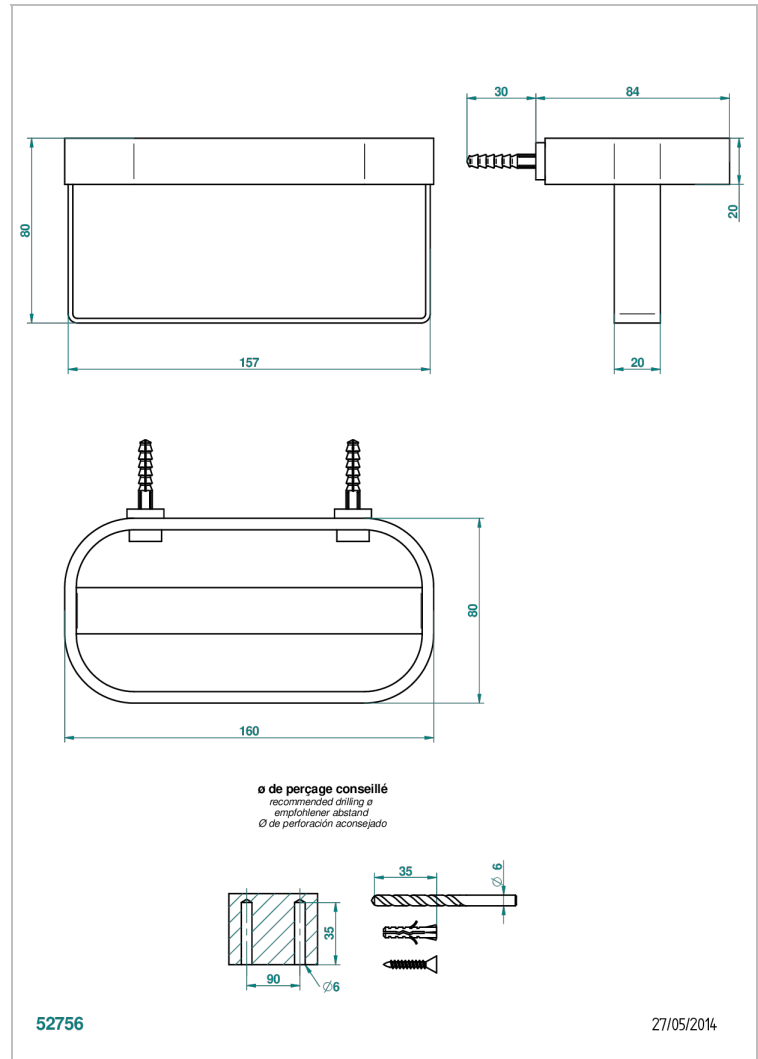

# BEYOND CRYSTAL - CRISTAL CLARO

U6F-610

Wall mounted holding rack for shower gel and shampoo dispensers

THG<sup>®</sup>  
PARIS

## CARACTERÍSTICAS

- Beyond Crystal - cristal claro
- Wall mounted holding rack for shower gel and shampoo dispensers