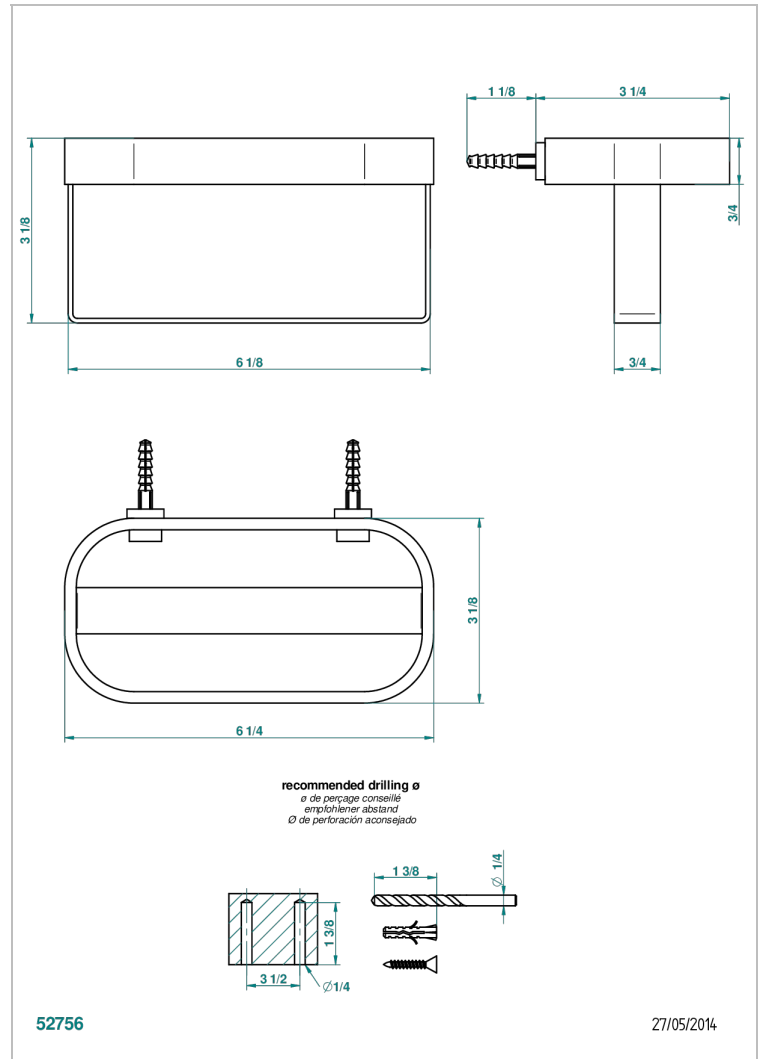

# BEYOND CRYSTAL - CRISTAL CLARO

U6F-610

Wall mounted holding rack for shower gel and shampoo dispensers

THG<sup>®</sup>  
PARIS

## CARACTERÍSTICAS

- Beyond Crystal - cristal claro
- Wall mounted holding rack for shower gel and shampoo dispensers