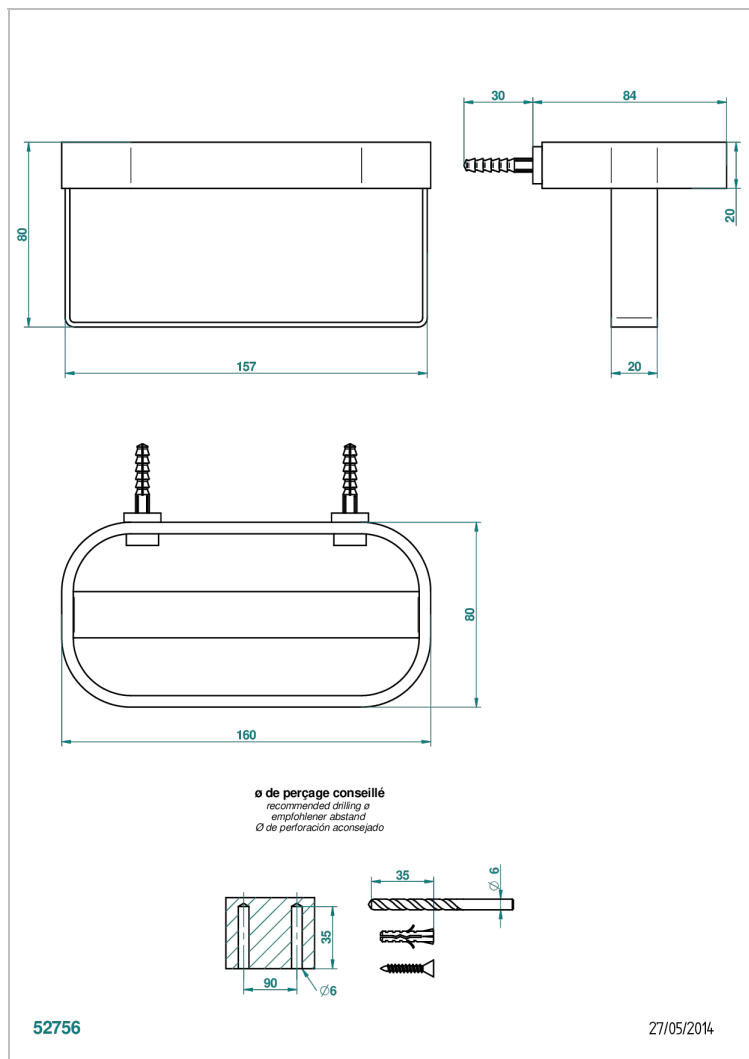

BEYOND CRYSTAL - CRISTAL CLARO

U6F-610

Wall mounted holding rack for shower gel and shampoo dispensers

THG[®]
PARIS

CARACTERÍSTICAS

- Beyond Crystal - cristal claro
- Wall mounted holding rack for shower gel and shampoo dispensers