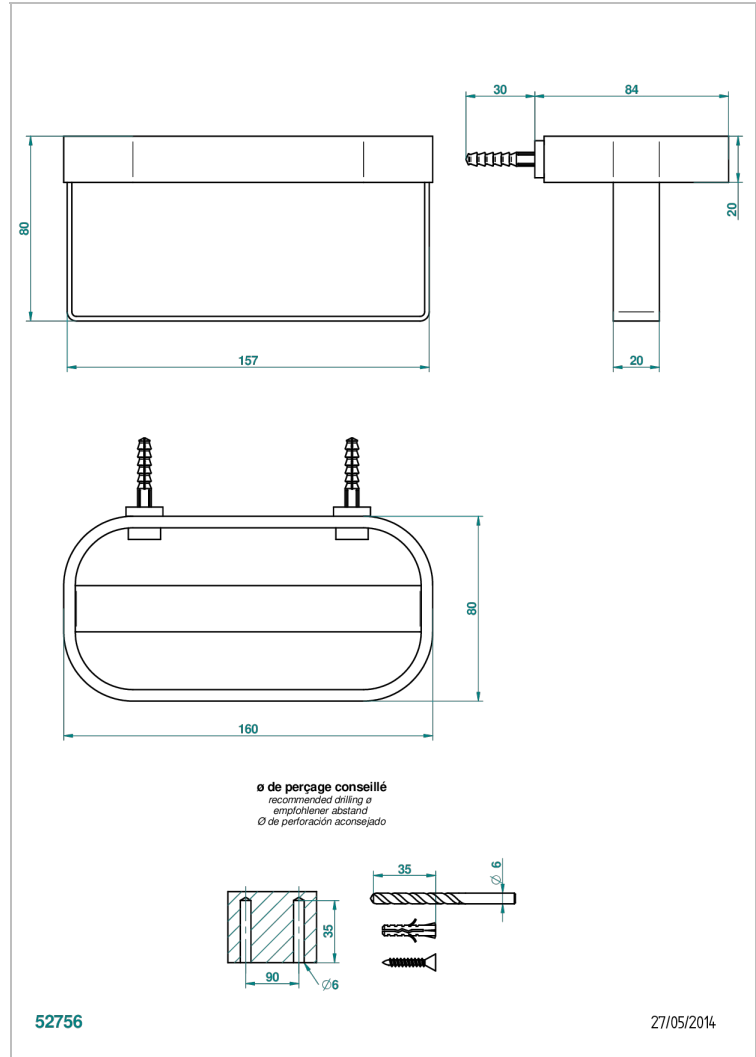

BEYOND CRYSTAL - CLEAR CRYSTAL

U6F-610

Wall mounted holding rack for shower gel and shampoo dispensers

CHARACTERISTIC

- Beyond Crystal - Clear crystal
- Wall mounted holding rack for shower gel and shampoo dispensers