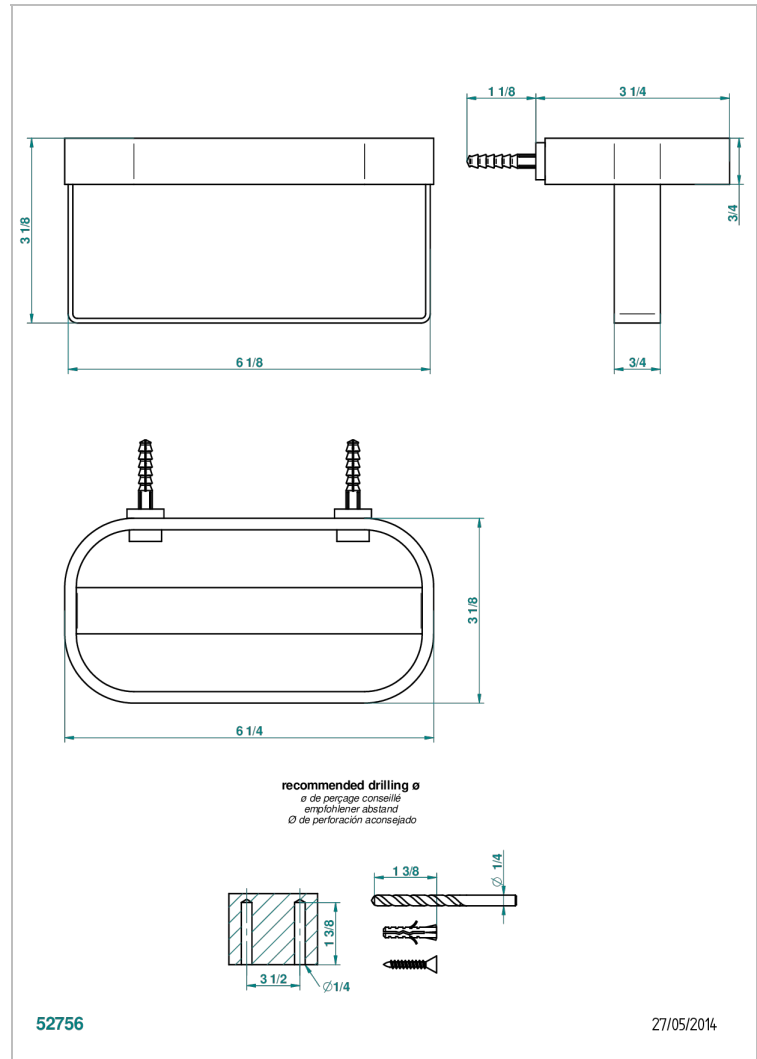

# BEYOND CRYSTAL - CRISTAL CLARO

U6F-610

Wall mounted holding rack for shower gel and shampoo dispensers

THG<sup>®</sup>  
PARIS

## CARACTERÍSTICAS

- Beyond Crystal - cristal claro
- Wall mounted holding rack for shower gel and shampoo dispensers