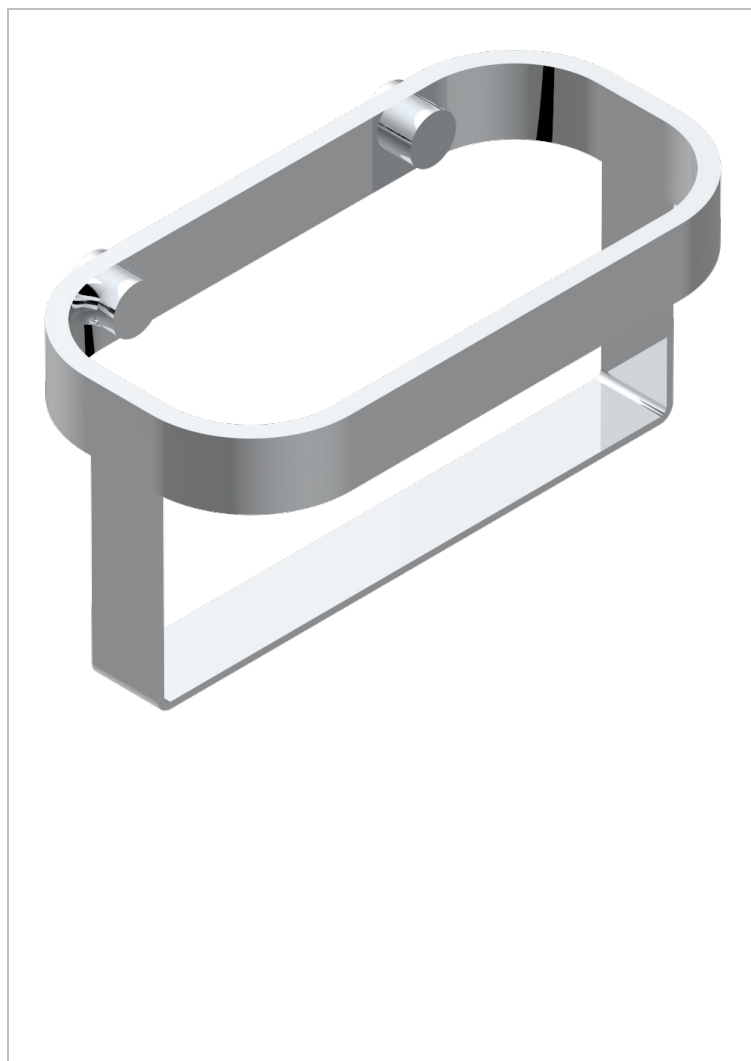

BEYOND CRYSTAL - CLEAR CRYSTAL

U6F-610

Wall mounted holding rack for shower gel and shampoo dispensers

CHARACTERISTIC

- Beyond Crystal - Clear crystal
- Wall mounted holding rack for shower gel and shampoo dispensers

AVAILABLE FINITIONS

Antique nickel - H28
 Black ceram - D30
 Blush PVD - H62
 Brass color PVD - H49
 Brown bronze color PVD - F33
 Gold color PVD - H52

Graphite PVD - H64
 Matt Umber PVD - H67
 Matt blush PVD - H60
 Matt brass color PVD - H50
 Matt brown bronze color PVD - F34
 Matt chrome - C02