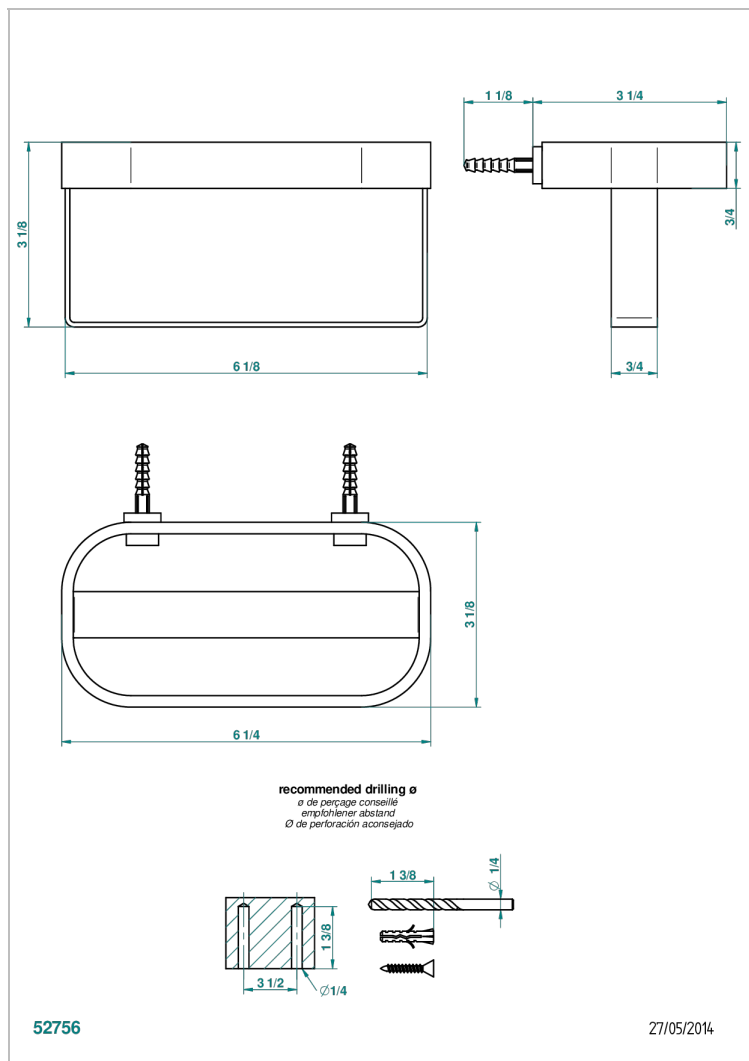

BEYOND CRYSTAL - CLEAR CRYSTAL

U6F-610

Wall mounted holding rack for shower gel and shampoo dispensers

CHARACTERISTIC

- Beyond Crystal - Clear crystal
- Wall mounted holding rack for shower gel and shampoo dispensers