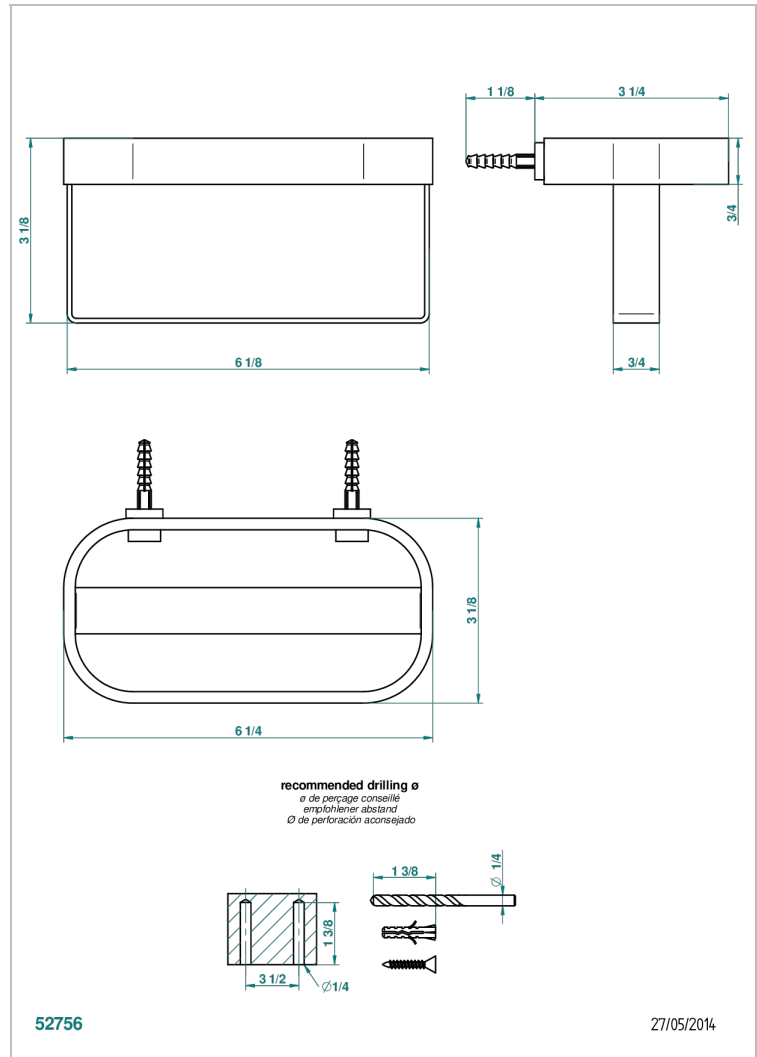

BEYOND CRYSTAL - CLEAR CRYSTAL

U6F-610

壁挂式瓶架

THG[®]
PARIS

特色

- Beyond Crystal - Clear crystal
- 壁挂式瓶架

可选饰面

Black ceram - D30
 Blush PVD - H62
 Graphite PVD - H64
 Matt Umber PVD - H67
 Matt blush PVD - H60
 Matt graphite PVD - H65