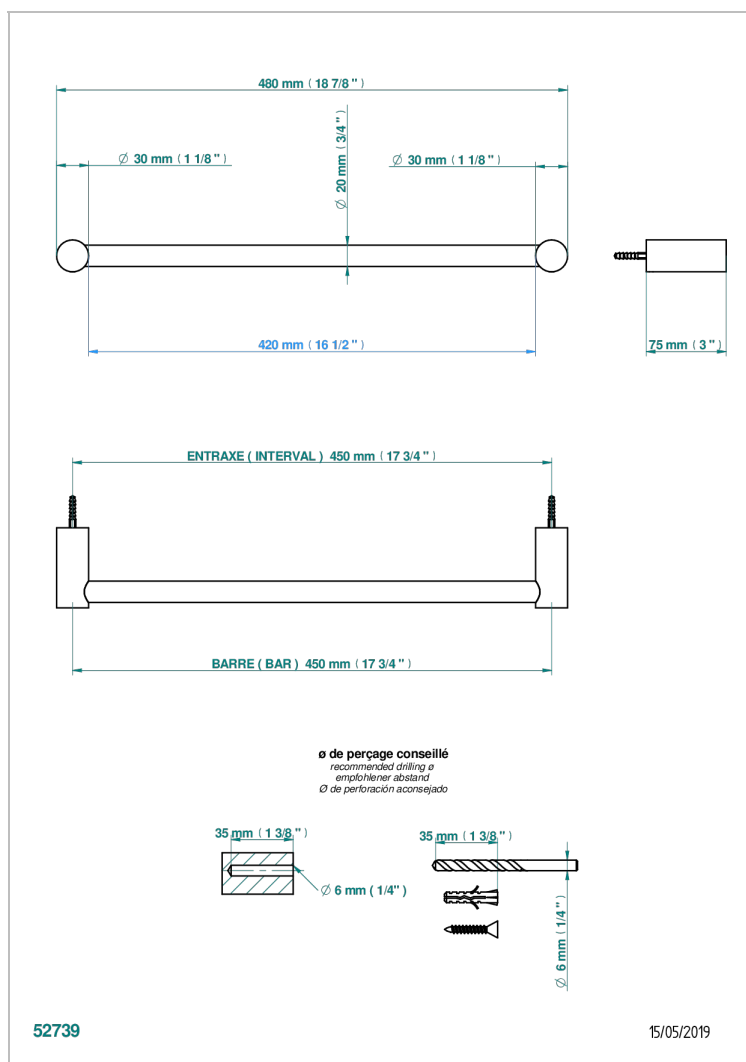

# BEYOND CRYSTAL -BUE CRYSTAL

U6K-520/45

Single towel rail, fixed rail, length: 450 mm,  $\varnothing$  20 mm

THG<sup>®</sup>  
PARIS

## CHARACTERISTIC

- Beyond Crystal -Bue crystal
- Single towel rail, fixed rail, length: 450 mm,  $\varnothing$  20 mm