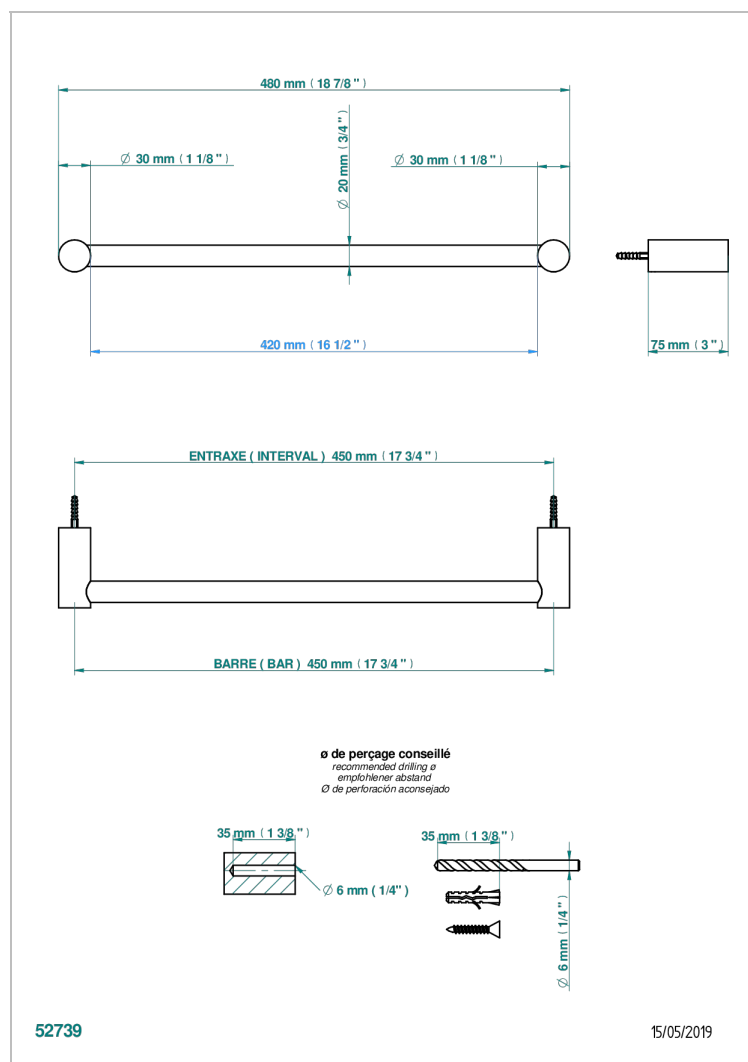

BEYOND CRYSTAL -BUE CRYSTAL

U6K-520/45

Single towel rail, fixed rail, length: 450 mm, ø 20 mm

CHARACTERISTIC

- Beyond Crystal -Bue crystal
- Single towel rail, fixed rail, length: 450 mm, ø 20 mm

AVAILABLE FINITIONS