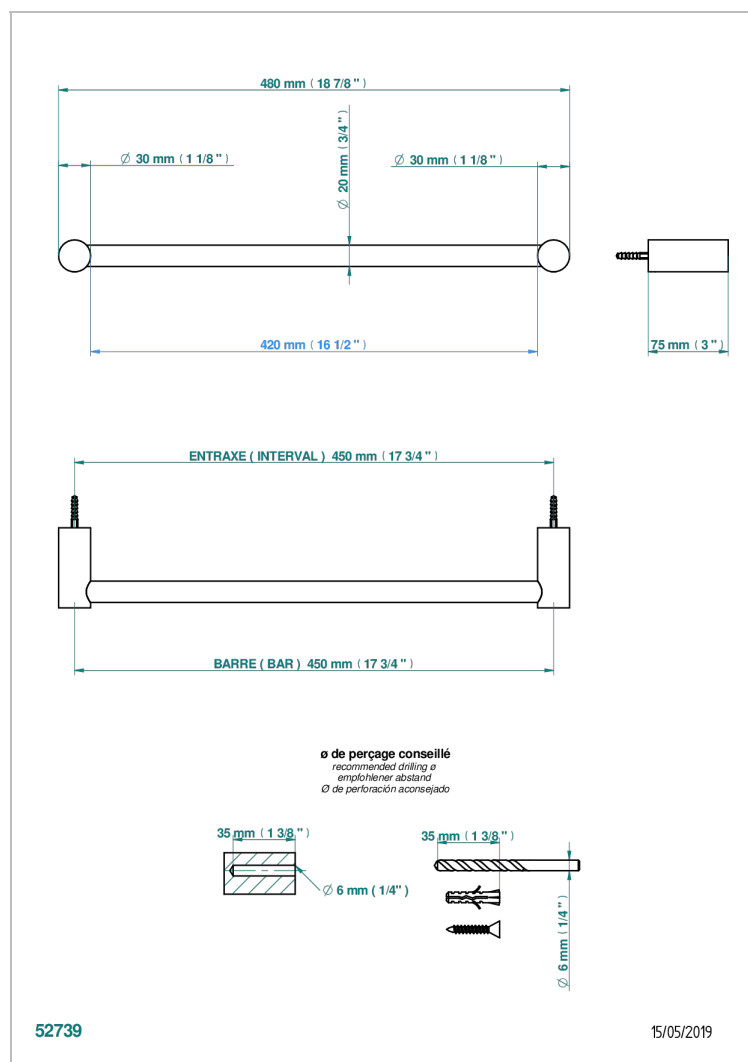

BEYOND CRYSTAL -BUE CRYSTAL

U6K-520/45

Single towel rail, fixed rail, length: 450 mm, \varnothing 20 mm

52739

15/05/2019

CHARACTERISTIC

- Beyond Crystal -Bue crystal
- Single towel rail, fixed rail, length: 450 mm, \varnothing 20 mm