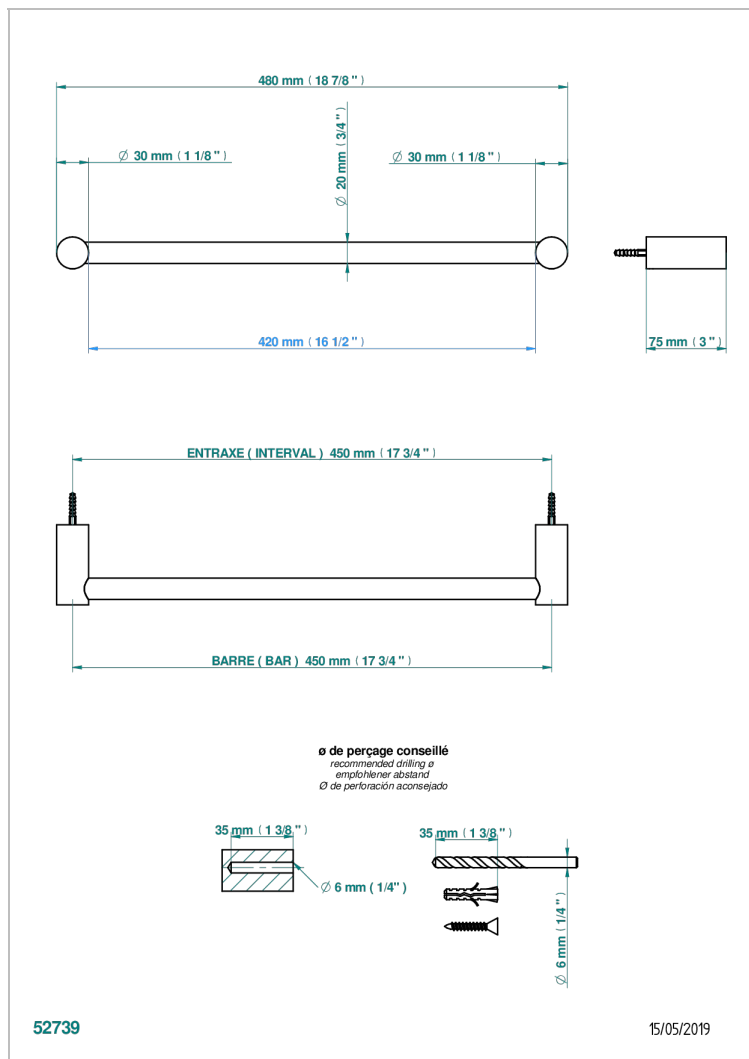

BEYOND CRYSTAL - CHAMPAGNE CRYSTAL

U6J-520/45

Single towel rail, fixed rail, length: 450 mm, ø 20 mm

CHARACTERISTIC

- Beyond Crystal - Champagne crystal
- Single towel rail, fixed rail, length: 450 mm, ø 20 mm