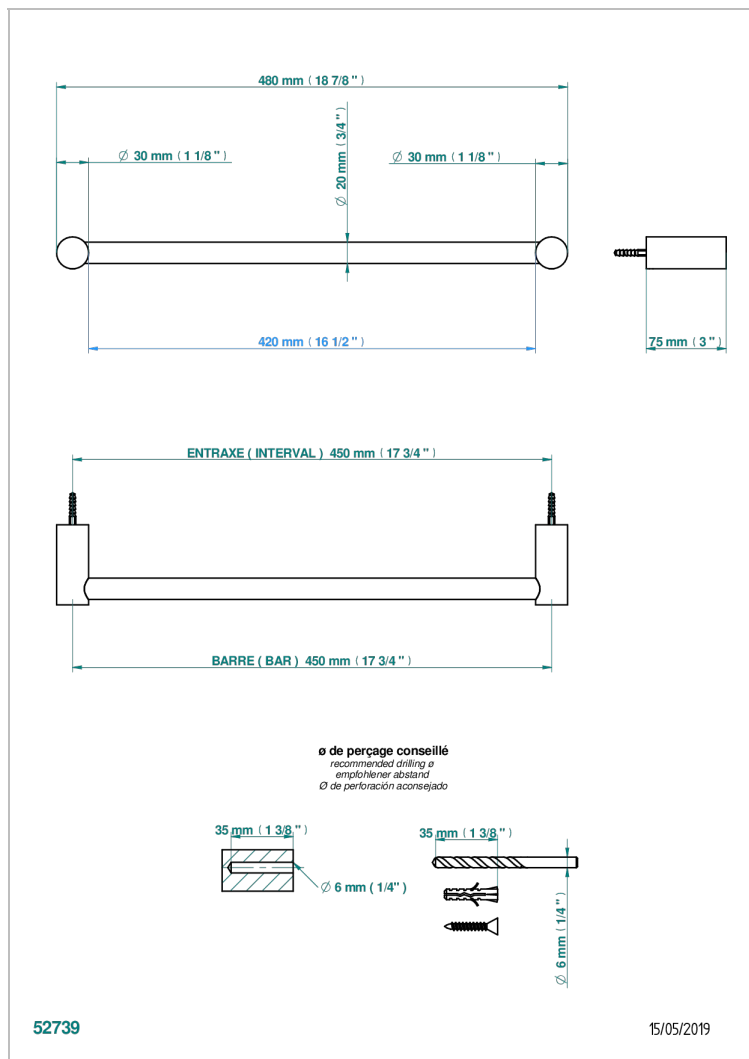

BEYOND CRYSTAL - RED CRYSTAL

U6H-520/45

Towel bar, 18" long

THG[®]
PARIS

CHARACTERISTIC

- Beyond Crystal - Red crystal
- Towel bar, 18" long

AVAILABLE FINITIONS

Black ceram - D30
Blush PVD - H62
Brass color PVD - H49
Brown bronze color PVD - F33
Chrome polished - A02
Chrome polished / gold polished - G02