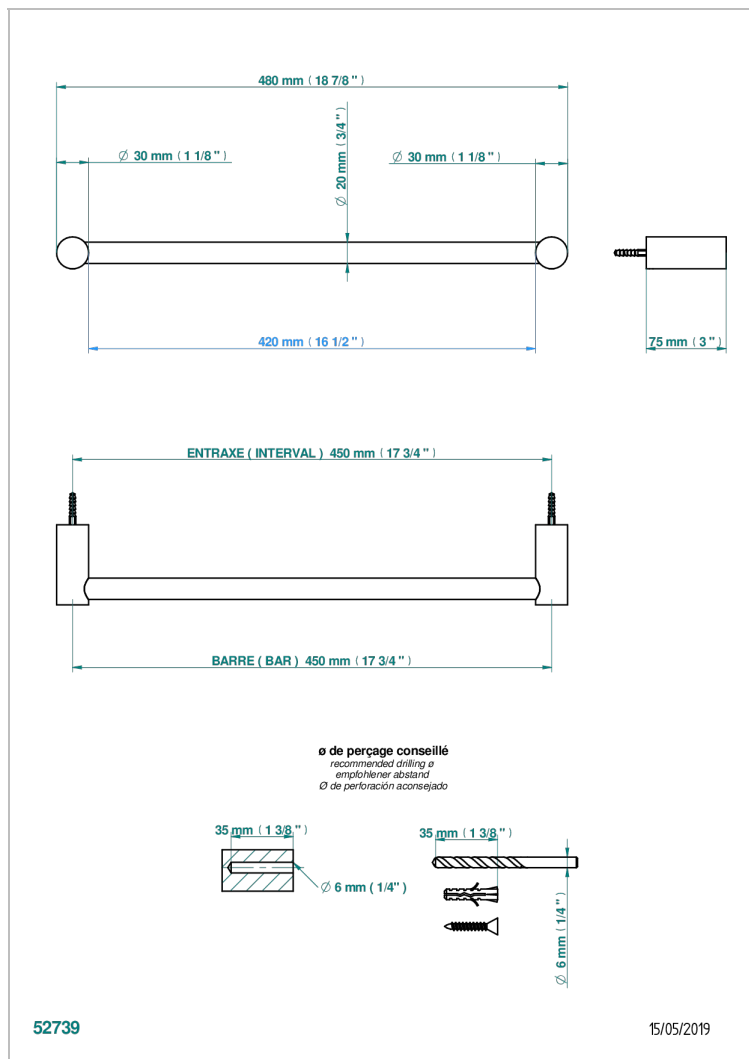

BEYOND CRYSTAL - RED CRYSTAL

U6H-520/45

Single towel rail, fixed rail, length: 450 mm, \varnothing 20 mm

CHARACTERISTIC

- Beyond Crystal - Red crystal
- Single towel rail, fixed rail, length: 450 mm, \varnothing 20 mm