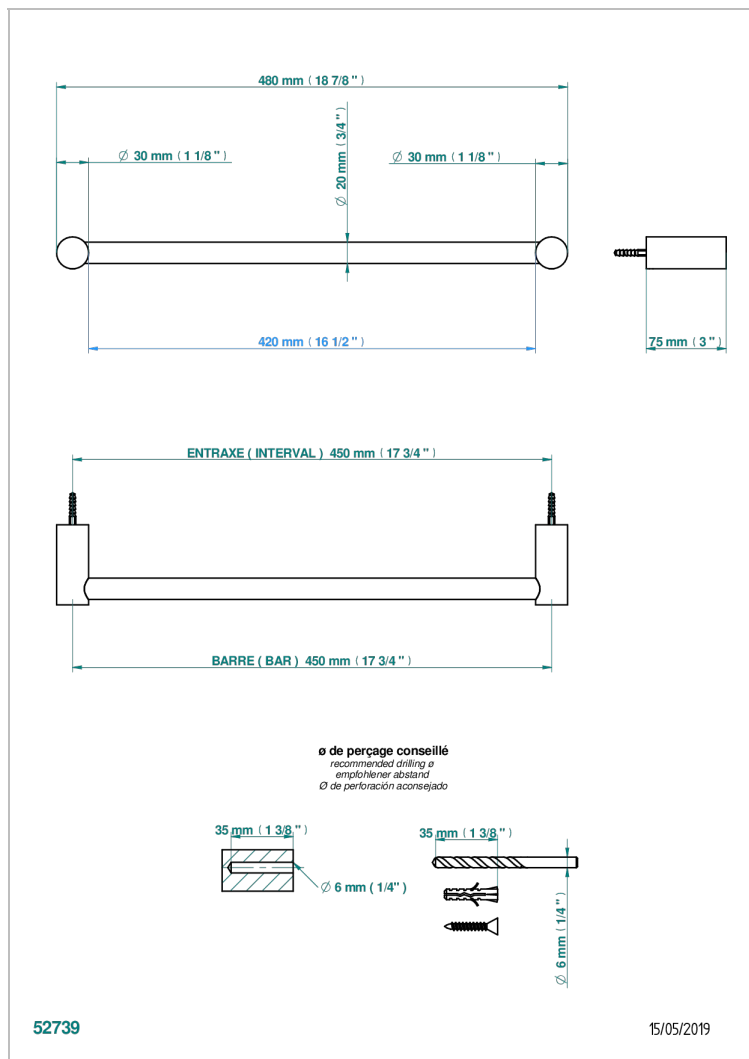

BEYOND CRYSTAL - RED CRYSTAL

U6H-520/45

Single towel rail, fixed rail, length: 450 mm, \varnothing 20 mm

52739

15/05/2019

CHARACTERISTIC

- Beyond Crystal - Red crystal
- Single towel rail, fixed rail, length: 450 mm, \varnothing 20 mm