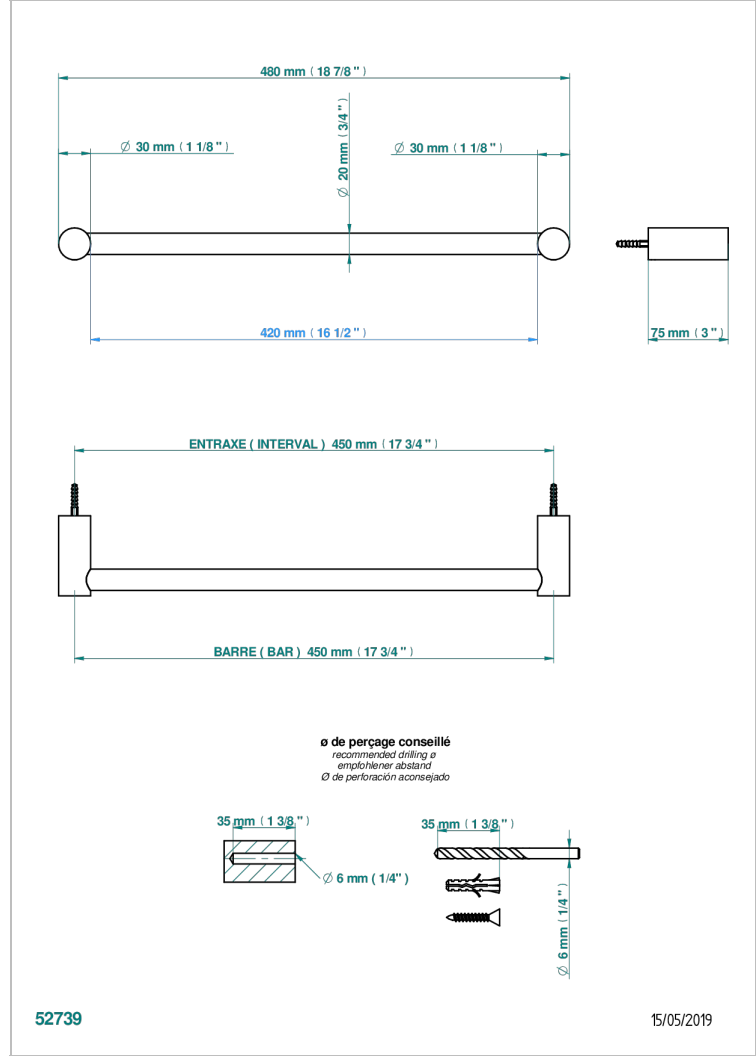

BEYOND CRYSTAL - RED CRYSTAL

U6H-520/45

Single towel rail, fixed rail, length: 450 mm, \varnothing 20 mm

52739

15/05/2019

CHARACTERISTIC

- Beyond Crystal - Red crystal
- Single towel rail, fixed rail, length: 450 mm, \varnothing 20 mm