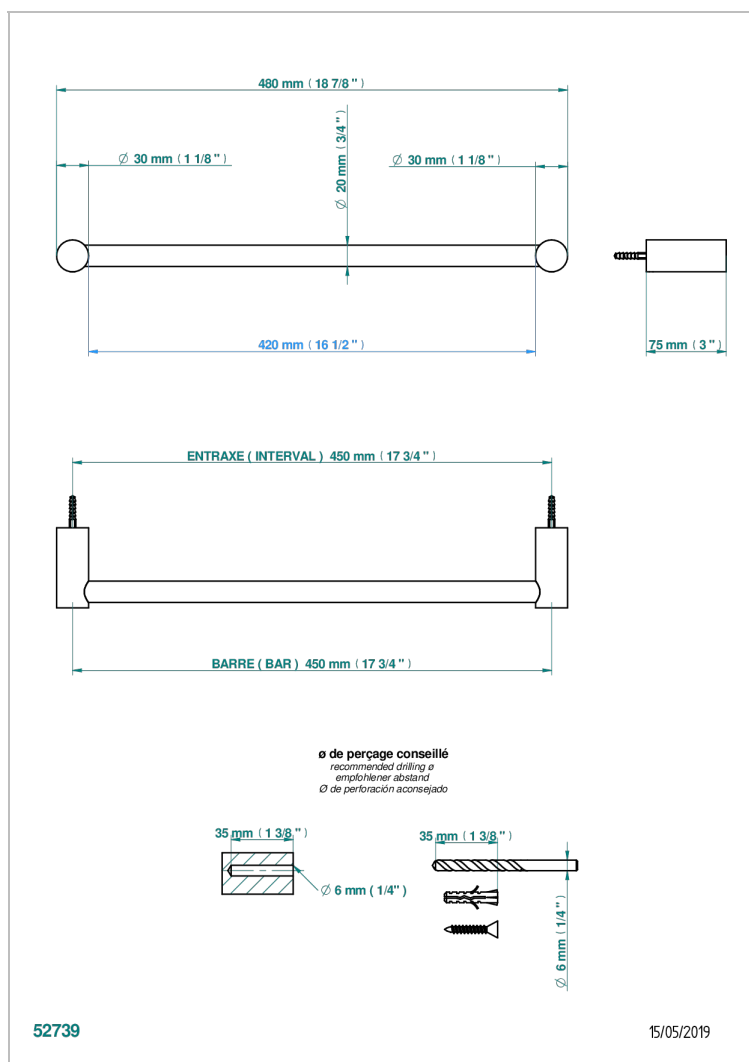

BEYOND CRYSTAL - CLEAR CRYSTAL

U6F-520/45

Towel bar, 18" long

52739

15/05/2019

CHARACTERISTIC

- Beyond Crystal - Clear crystal
- Towel bar, 18" long

AVAILABLE FINITIONS