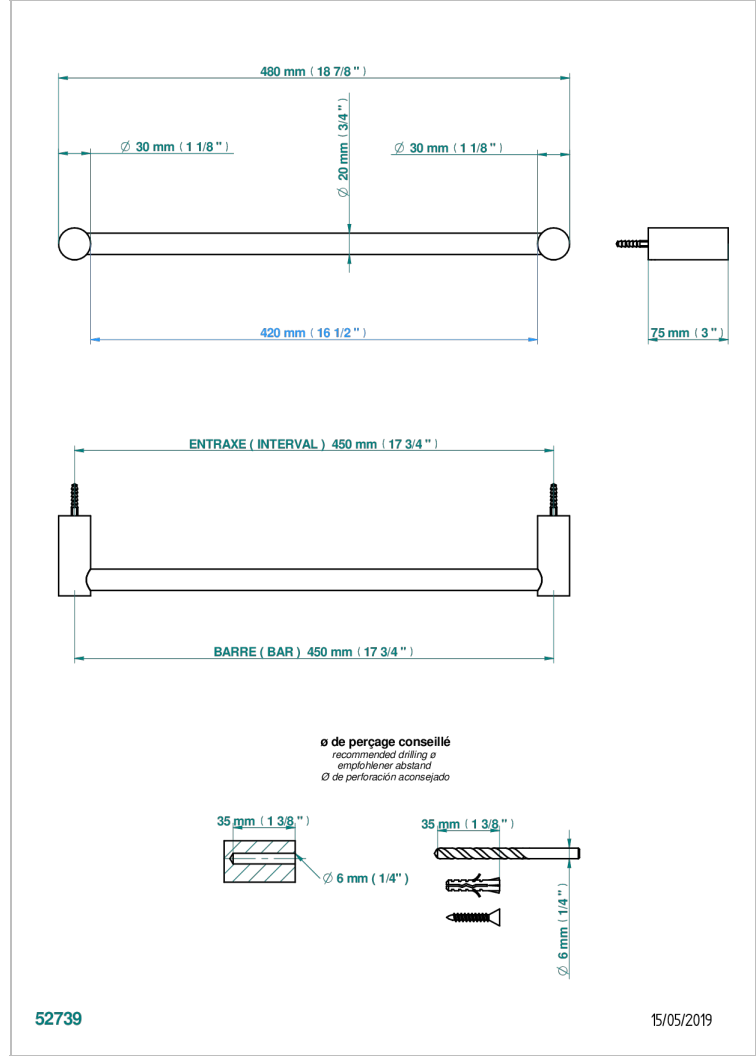

BEYOND CRYSTAL - CLEAR CRYSTAL

U6F-520/45

Single towel rail, fixed rail, length: 450 mm, ø 20 mm

CHARACTERISTIC

- Beyond Crystal - Clear crystal
- Single towel rail, fixed rail, length: 450 mm, ø 20 mm

AVAILABLE FINITIONS